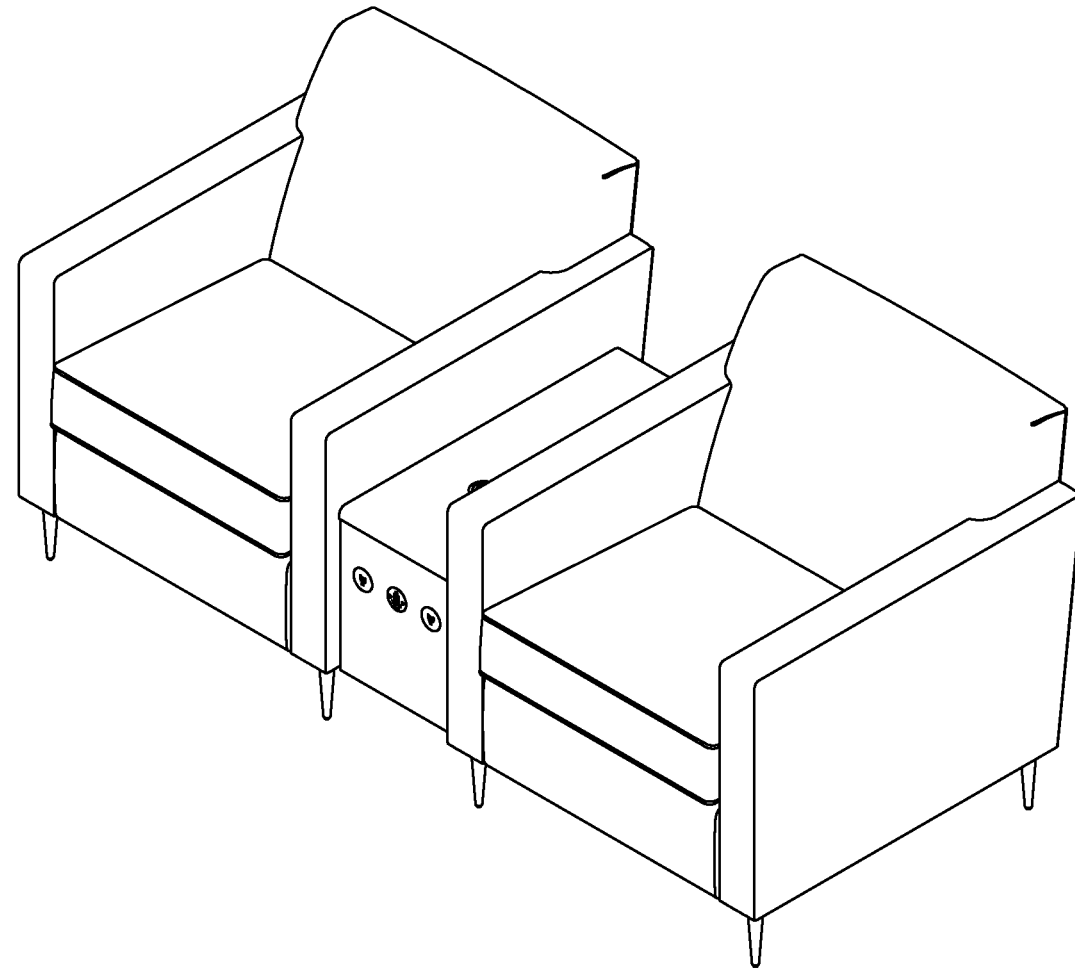

ARCONAS

Nevada Chair Configurations

ARCONAS

Nevada Chair

Nevada Chair NEVCH

Plan View
32"W x 35.4"D x 34"H | 813mm W x 900mm D x 868mm H

Front View

Side View

Isometric View

Seat Height - 20.3"/515mm
Arm Height - 27"/687

2 Nevada Chairs with Power Cuboid Intermediate Table PCBIT

Plan View
76"W x 35.4"D x 34"H | 1933mm W x 900mm D x 868mm H

Front View

Side View

Isometric View

Shown between 2 Nevada Chairs
(sold separately)

3 Nevada Chairs with 2 Power Cuboid Intermediate Tables

Plan View
120"W x 35.4"D x 34"H | 3053mm W x 900mm D x 868mm H

Front View

Side View

Isometric View

Shown between 3 Nevada Chairs
(sold separately)