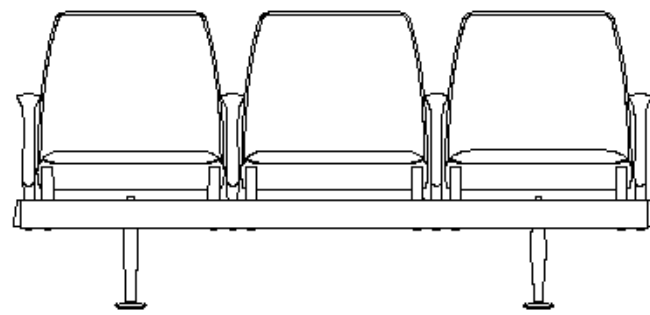

ARCONAS

Bernù Aero Configurations