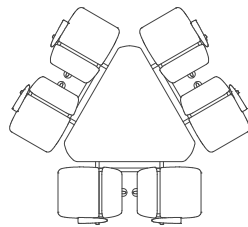

ARCONAS

Bernù Aero

BACLUSTER

Cluster
99.9"Lx90.4"Dx34.7"H - 2537 mm x 2296 mm x 863 mm