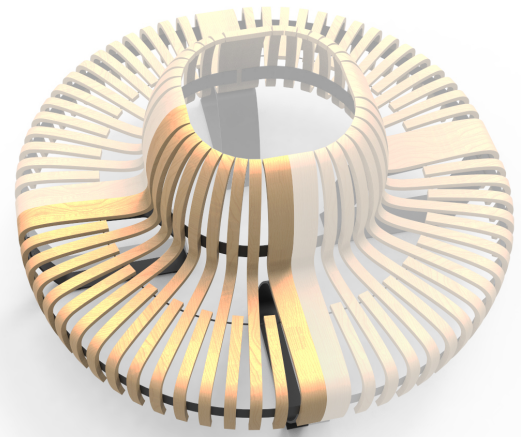

Key	Metric	Inches
A	220 mm	8,7"
B	450 mm	17,7"
C	870 mm	34,2"
D	485 mm	19,1"
E	640 mm	25,2"
F	1000 mm	39,4"

Key	Metric	Inches
A	220 mm	8,7"
B	450 mm	17,7"
C	870 mm	34,2"
D	485 mm	19,1"
E	640 mm	25,2"
F	1230 mm	48,4"
G	740 mm	29,1"
H	1600 mm	63"
I	970 mm	38,2"

Nova C Back concave

Article number: NBA4_45

Nova C Back concave is available in two standard curvatures:

Nova C Back concave 45° (NBA4_45)

Nova C Back concave 30° (NBA4_30)

Any curvature between the degrees of 0° to 45° can be made as a custom order.

The dimensions below show NBA4_45, for other measurements contact us.

Nova C Back Convex 90

Article number: NBA3_90

Note: This module must be snapped together with other modules to ensure stability.

The standard modules for Nova C Back is either straight or 45° curved. Any curvature between the degrees of 0° to 45° can be made as a custom order. Please contact our sales team to find out more.