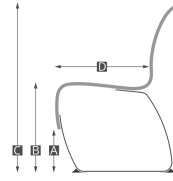

The dimensions below show NBA3_45, for other measurements contact us.

■ - Outer radius
 ■ - Inner radius

Key	Metric	Inches
A	220 mm	8,7"
B	450 mm	17,7"
C	870 mm	34,2"
D	485 mm	19,1"
E	640 mm	25,2"
F	1000 mm	39,4"

Nova C Back concave 45° (NBA4_45)

Nova C Back concave 30° (NBA4_30)

Any curvature between the degrees of 0° to 45° can be made as a custom order.

The dimensions below show NBA4_45, for other measurements contact us.

Nova C Back Convex 90

Article number: NBA3_90

Note: This module must be snapped together with other modules to ensure stability.

The standard modules for Nova C Back is either straight or 45° curved. Any curvature between the degrees of 0° to 45° can be made as a custom order. Please contact our sales team to find out more.

■ - Outer radius
■ - Inner radius

■ - Outer radius
■ - Inner radius

Key	Metric	Inches
A	220 mm	8,7"
B	450 mm	17,7"
C	870 mm	34,2"
D	485 mm	19,1"
E	640 mm	25,2"
F	700 mm	27,6"
G	1200 mm	47,2"
H	1560 mm	61,4"
I	920 mm	36,2"