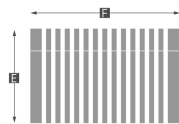

WOULD YOU LIKE TO KNOW MORE ABOUT THIS PRODUCT?

Variations - click for measurements

Nova C Back

Article number: NBA1

The standard modules for Nova C Back is either straight or concave/convex 45°. Any curvature between the degrees of 0° to 45° can be made as a custom order. Please contact our sales team to find out more.

Nova C Back convex

Article number: NBA3_45

Nova C Back convex is available in two standard curvatures:
 Nova C Back convex 45° (NBA3_45)
 Nova C Back convex 30° (NBA3_30)
 Any curvature between the degrees of 0° to 45° can be made as a custom order.