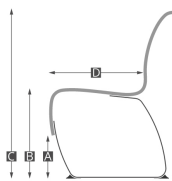

WOULD YOU LIKE TO KNOW MORE ABOUT THIS PRODUCT?

Variations - click for measurements

Nova C Back

Article number: NBA1

The standard modules for Nova C Back is either straight or concave/convex 45°. Any curvature between the degrees of 0° to 45° can be made as a custom order. Please contact our sales team to find out more.

Nova C Back convex

Article number: NBA3_45

Nova C Back convex is available in two standard curvatures:
 Nova C Back convex 45° (NBA3_45)
 Nova C Back convex 30° (NBA3_30)
 Any curvature between the degrees of 0° to 45° can be made as a custom order.

The dimensions below show NBA3_45, for other measurements contact us.

■ - Outer radius
 ■ - Inner radius

Key	Metric	Inches
A	220 mm	8,7"
B	450 mm	17,7"
C	870 mm	34,2"
D	485 mm	19,1"
E	640 mm	25,2"
F	1000 mm	39,4"

Key	Metric	Inches
A	220 mm	8,7"
B	450 mm	17,7"
C	870 mm	34,2"
D	485 mm	19,1"
E	640 mm	25,2"
F	1285 mm	50,6"
G	380 mm	15"
H	910 mm	35,8"
I	270 mm	10,6"

SHOW MORE

Add-ons - click for measurements

Nova C Back Armrest