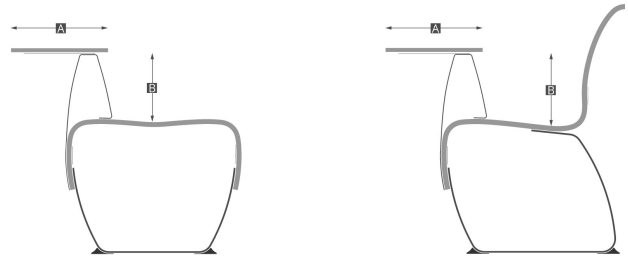

Nova C Table

Article number: NCAB-XX

Nova C Table can be placed in any slender rib of Nova C bench, Nova C Wall, Nova C Back or Nova C Double. The default location is in the center of the bench module.

Nova C Table Stone

Article number: NBX_TC5

Key	Metric	Inches
A	340 mm	13,4"
B	270 mm	10,6"

Nova C Table can be placed in any slender rib of Nova C bench, Nova C Wall, Nova C Back or Nova C Double. The default location is in the center of the bench module.

Customize Nova C Table with the stoneware of your choice. Contact us for more information.

Key	Metric	Inches
A	340 mm	13,4"
B	270 mm	10,6"

SHOW MORE

Configurations - click for measurements

Straight

Article number: Nova C Back Straight