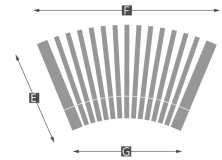

WOULD YOU LIKE TO KNOW MORE ABOUT THIS PRODUCT?

Variations - click for measurements

Nova C Back

Article number: NBA1

The standard modules for Nova C Back is either straight or concave/convex 45°. Any curvature between the degrees of 0° to 45° can be made as a custom order. Please contact our sales team to find out more.

Nova C Back convex

Article number: NBA3_45

Nova C Back convex is available in two standard curvatures:
 Nova C Back convex 45° (NBA3_45)
 Nova C Back convex 30° (NBA3_30)
 Any curvature between the degrees of 0° to 45° can be made as a custom order.

The dimensions below show NBA3_45, for other measurements contact us.

■ - Outer radius
 ■ - Inner radius

Key	Metric	Inches
A	220 mm	8,7"
B	450 mm	17,7"
C	870 mm	34,2"
D	485 mm	19,1"
E	640 mm	25,2"
F	1000 mm	39,4"