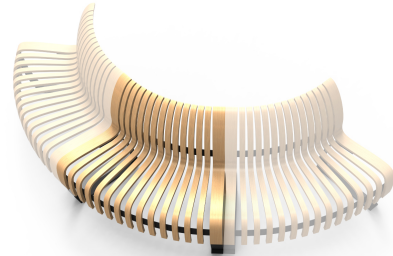

Green Furniture Concept

Nova C Back

The configurably winding Nova C allows grand seating in scale with grand indoor spaces. The bench shapes a seamless seating line for natural flow control, while the body-conscious contours ensure comfort. The small footprint makes efficient use of the space. And the configurability also goes into colors and accessories - every project can be unique.

WOULD YOU LIKE TO KNOW MORE ABOUT THIS PRODUCT?

Variations - click for measurements

Nova C Back

Article number: NBA1

The standard modules for Nova C Back is either straight or concave/convex 45°. Any curvature between the degrees of 0° to 45° can be made as a custom order. Please contact our sales team to find out more.