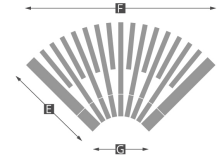

The dimensions below show NBA3_45, for other measurements contact us.

■ - Outer radius
 ■ - Inner radius

Key	Metric	Inches
A	220 mm	8,7"
B	450 mm	17,7"
C	870 mm	34,2"
D	485 mm	19,1"
E	640 mm	25,2"
F	1000 mm	39,4"

Nova C Back concave 45° (NBA4_45)

Nova C Back concave 30° (NBA4_30)

Any curvature between the degrees of 0° to 45° can be made as a custom order.

The dimensions below show NBA4_45, for other measurements contact us.

Nova C Back Convex 90

Article number: NBA3_90

Note: This module must be snapped together with other modules to ensure stability.

The standard modules for Nova C Back is either straight or 45° curved. Any curvature between the degrees of 0° to 45° can be made as a custom order. Please contact our sales team to find out more.

■ - Outer radius
■ - Inner radius

■ - Outer radius
■ - Inner radius

Key	Metric	Inches
A	220 mm	8,7"
B	450 mm	17,7"
C	870 mm	34,2"
D	485 mm	19,1"
E	640 mm	25,2"
F	700 mm	27,6"
G	1200 mm	47,2"
H	1560 mm	61,4"
I	920 mm	36,2"