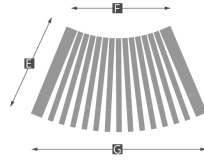

The dimensions below show NBA3_45, for other measurements contact us.

■ - Outer radius
 ■ - Inner radius

Key	Metric	Inches
A	220 mm	8,7"
B	450 mm	17,7"
C	870 mm	34,2"
D	485 mm	19,1"
E	640 mm	25,2"
F	1000 mm	39,4"

Key	Metric	Inches
A	220 mm	8,7"
B	450 mm	17,7"
C	870 mm	34,2"
D	485 mm	19,1"
E	640 mm	25,2"
F	1230 mm	48,4"
G	740 mm	29,1"
H	1600 mm	63"
I	970 mm	38,2"

Nova C Back concave

Article number: NBA4_45

Nova C Back concave is available in two standard curvatures:

Nova C Back concave 45° (NBA4_45)

Nova C Back concave 30° (NBA4_30)

Any curvature between the degrees of 0° to 45° can be made as a custom order.

The dimensions below show NBA4_45, for other measurements contact us.

■ - Outer radius
■ - Inner radius

■ - Outer radius
■ - Inner radius

Key	Metric	Inches
A	220 mm	8,7"
B	450 mm	17,7"
C	870 mm	34,2"
D	485 mm	19,1"
E	640 mm	25,2"
F	700 mm	27,6"
G	1200 mm	47,2"
H	1560 mm	61,4"
I	920 mm	36,2"