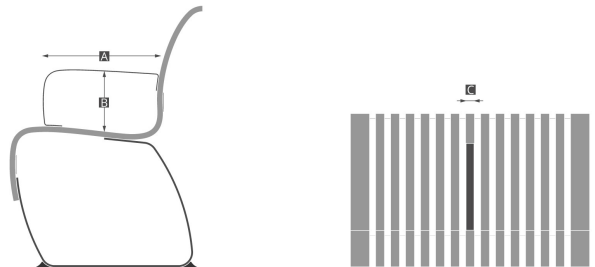

General advice

Exposure to direct sunlight will darken “blonde” colors and bleach darker colors.

Hot, dry air can dry out leather if it is not regularly conditioned. Certain chemicals and detergents can damage the surface of the leather and tarnish the color.