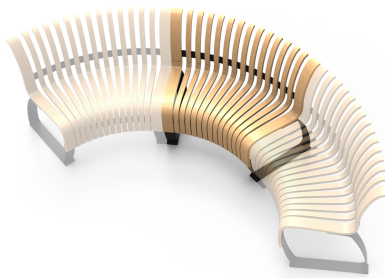

Key	Metric	Inches
A	220 mm	8,7"
B	450 mm	17,7"
C	870 mm	34,2"
D	485 mm	19,1"
E	640 mm	25,2"
F	1000 mm	39,4"

Key	Metric	Inches
A	220 mm	8,7"
B	450 mm	17,7"
C	870 mm	34,2"
D	485 mm	19,1"
E	640 mm	25,2"
F	1230 mm	48,4"
G	740 mm	29,1"
H	1600 mm	63"
I	970 mm	38,2"

Nova C Back concave

Article number: NBA4_45

Nova C Back concave is available in two standard curvatures:

Nova C Back concave 45° (NBA4_45)

Nova C Back concave 30° (NBA4_30)

Any curvature between the degrees of 0° to 45° can be made as a custom order.

The dimensions below show NBA4_45, for other measurements contact us.

Nova C Back Convex 90

Article number: NBA3_90

Note: This module must be snapped together with other modules to ensure stability.

The standard modules for Nova C Back is either straight or 45° curved. Any curvature between the degrees of 0° to 45° can be made as a custom order. Please contact our sales team to find out more.