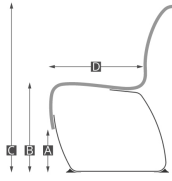

The dimensions below show NBA3_45, for other measurements contact us.

■ - Outer radius
 ■ - Inner radius

Key	Metric	Inches
A	220 mm	8,7"
B	450 mm	17,7"
C	870 mm	34,2"
D	485 mm	19,1"
E	640 mm	25,2"
F	1000 mm	39,4"

Key	Metric	Inches
A	220 mm	8,7"
B	450 mm	17,7"
C	870 mm	34,2"
D	485 mm	19,1"
E	640 mm	25,2"
F	1230 mm	48,4"
G	740 mm	29,1"
H	1600 mm	63"
I	970 mm	38,2"

Nova C Back concave

Article number: NBA4_45

Nova C Back concave is available in two standard curvatures:

Nova C Back concave 45° (NBA4_45)

Nova C Back concave 30° (NBA4_30)

Any curvature between the degrees of 0° to 45° can be made as a custom order.

The dimensions below show NBA4_45, for other measurements contact us.

■ - Outer radius
■ - Inner radius

■ - Outer radius
■ - Inner radius

Key	Metric	Inches
A	220 mm	8,7"
B	450 mm	17,7"
C	870 mm	34,2"
D	485 mm	19,1"
E	640 mm	25,2"
F	700 mm	27,6"
G	1200 mm	47,2"
H	1560 mm	61,4"
I	920 mm	36,2"