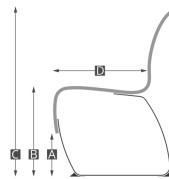

WOULD YOU LIKE TO KNOW MORE ABOUT THIS PRODUCT?

Variations - click for measurements

Nova C Back

Article number: NBA1

The standard modules for Nova C Back is either straight or concave/convex 45°. Any curvature between the degrees of 0° to 45° can be made as a custom order. Please contact our sales team to find out more.

Nova C Back convex

Article number: NBA3_45

Nova C Back convex is available in two standard curvatures:
 Nova C Back convex 45° (NBA3_45)
 Nova C Back convex 30° (NBA3_30)
 Any curvature between the degrees of 0° to 45° can be made as a custom order.

The dimensions below show NBA3_45, for other measurements contact us.

■ - Outer radius
 ■ - Inner radius

Key	Metric	Inches
A	220 mm	8,7"
B	450 mm	17,7"
C	870 mm	34,2"
D	485 mm	19,1"
E	640 mm	25,2"
F	1000 mm	39,4"