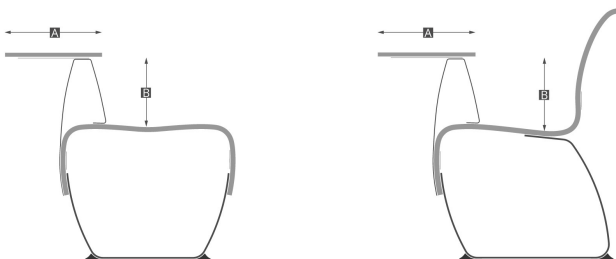

Nova C Table

Article number: NCAB-XX

Nova C Table can be placed in any slender rib of Nova C bench, Nova C Wall, Nova C Back or Nova C Double. The default location is in the center of the bench module.