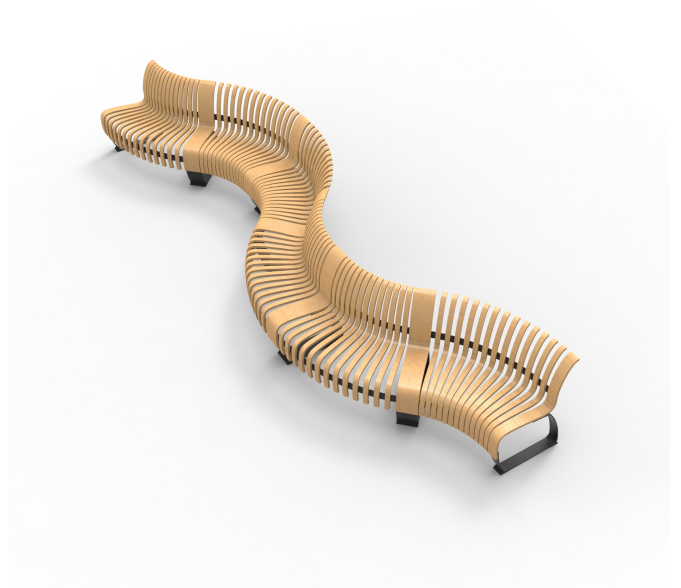

Wiggly

Article number: Nova C Back Wiggly

This configuration consists of the following variations:

- 2 modules Nova C Back Convex 45° (NBA3_45)
- 2 modules Nova C Back Concave 45° (NBA4_45)

Key	Metric	Inches
A	4117 mm	162.1"
B	849 mm	33.4"

Ondular

Article number: Nova C Back Ondular

This configuration consists of the following variations:

- 3 modules Nova C Back Convex 45° (NBA3_45)
- 3 modules Nova C Back Concave 45° (NBA4_45)

Key	Metric	Inches
A	5365 mm	211.2"
B	1382 mm	54.4"

SHOW MORE