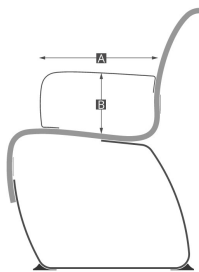

The dimensions below show NBA3_45, for other measurements contact us.

■ - Outer radius
 ■ - Inner radius

Key	Metric	Inches
A	220 mm	8,7"
B	450 mm	17,7"
C	870 mm	34,2"
D	485 mm	19,1"
E	640 mm	25,2"
F	1000 mm	39,4"

■ - Outer radius
■ - Inner radius

■ - Outer radius
■ - Inner radius

Key	Metric	Inches
A	220 mm	8,7"
B	450 mm	17,7"
C	870 mm	34,2"
D	485 mm	19,1"
E	640 mm	25,2"
F	700 mm	27,6"
G	1200 mm	47,2"
H	1560 mm	61,4"
I	920 mm	36,2"

Key	Metric	Inches
A	220 mm	8,7"
B	450 mm	17,7"
C	870 mm	34,2"
D	485 mm	19,1"
E	640 mm	25,2"
F	1285 mm	50,6"
G	380 mm	15"
H	910 mm	35,8"
I	270 mm	10,6"

SHOW MORE

Add-ons - click for measurements

Nova C Back Armrest

Article number: NBA_A

The Nova C Back armrest can be placed in any slender rib of Nova C Back, Nova C Wall or Nova C Double. The default location is in the center of the bench.

Key	Metric	Inches
A	390 mm	15,3"
B	200 mm	7,9"
C	35 mm	1,4"