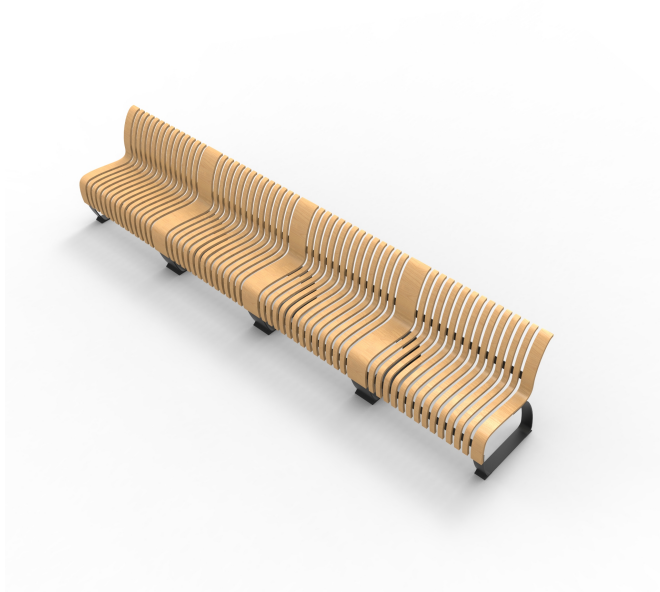

Configurations - click for measurements

Straight

Article number: Nova C Back Straight

This configuration consists of the following variations:
4 modules Nova C Back (NBA1)

Key	Metric	Inches
A	4000 mm	157.5"
B	640 mm	25.2"