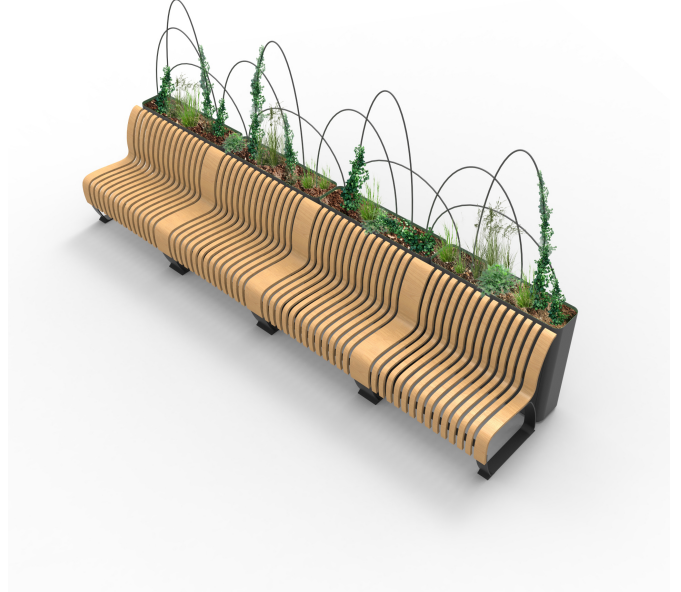

Straight w Planters

Article number: Nova C Back Straight with Planters

This configuration consists of the following variations:
4 modules Nova C Back (NBA1)
4 modules Radius Planter Divider (A01B-3)

Key	Metric	Inches
A	4000 mm	157.5"
B	910 mm	35.8"