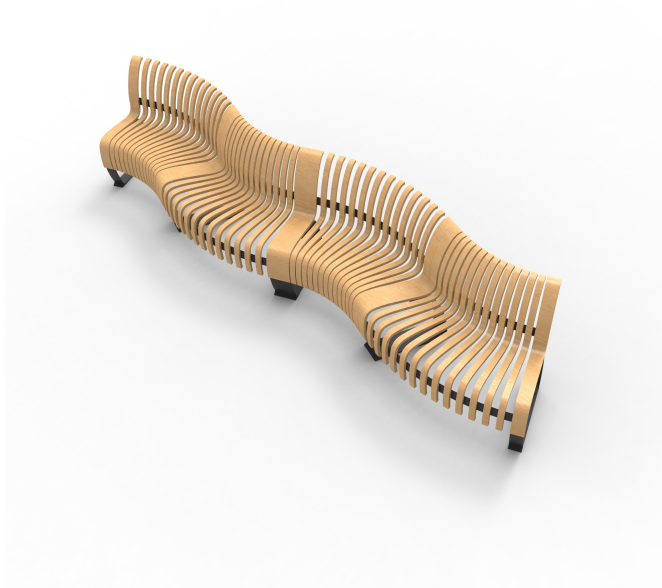

Wiggly

Article number: Nova C Back Wiggly

This configuration consists of the following variations:

- 2 modules Nova C Back Convex 45° (NBA3_45)
- 2 modules Nova C Back Concave 45° (NBA4_45)

Key	Metric	Inches
A	4117 mm	162.1"
B	849 mm	33.4"

Ondular

Article number: Nova C Back Ondular

This configuration consists of the following variations:

- 3 modules Nova C Back Convex 45° (NBA3_45)
- 3 modules Nova C Back Concave 45° (NBA4_45)

Key	Metric	Inches
A	5365 mm	211.2"
B	1382 mm	54.4"

SHOW MORE