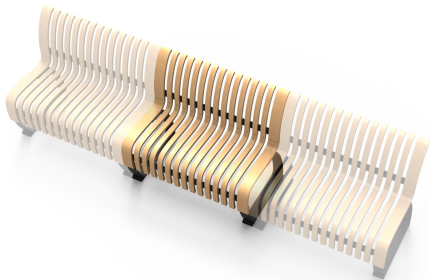

Green Furniture Concept

Nova C Back

The configurably winding Nova C allows grand seating in scale with grand indoor spaces. The bench shapes a seamless seating line for natural flow control, while the body-conscious contours ensure comfort. The small footprint makes efficient use of the space. And the configurability also goes into colors and accessories - every project can be unique.

The grand configurations are held in place by their own weight, with no need to bolt the sections to the floor, yet can be snapped apart for thorough cleaning or reconfiguration.

Finished with natural hard wax oil, a sustainable choice that works similarly to shoe polish – easy to maintain always-like-new.

WOULD YOU LIKE TO KNOW MORE ABOUT THIS PRODUCT?

Variations - click for measurements

Nova C Back

Article number: NBA1

The standard modules for Nova C Back is either straight or concave/convex 45°. Any curvature between the degrees of 0° to 45° can be made as a custom order. Please contact our sales team to find out more.

Nova C Back convex

Article number: NBA3_45

Nova C Back convex is available in two standard curvatures:
 Nova C Back convex 45° (NBA3_45)
 Nova C Back convex 30° (NBA3_30)
 Any curvature between the degrees of 0° to 45° can be made as a custom order.