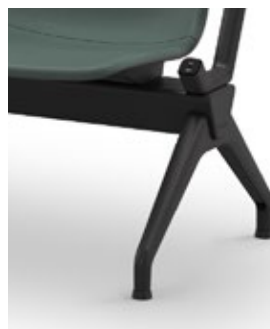

Loop Arm

Cantilever Power Arm

---

**LEGS**

Standard Leg  
Both Legs can be floor mounted

Recliner Case Leg

---