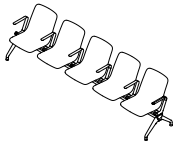

### 4 Seater

Shell: AVPC4S

Upholstered: AVPCU4S

W: 98.5" (2504 mm)

D: 25.6" (652 mm)

H: 32.6" (829 mm)