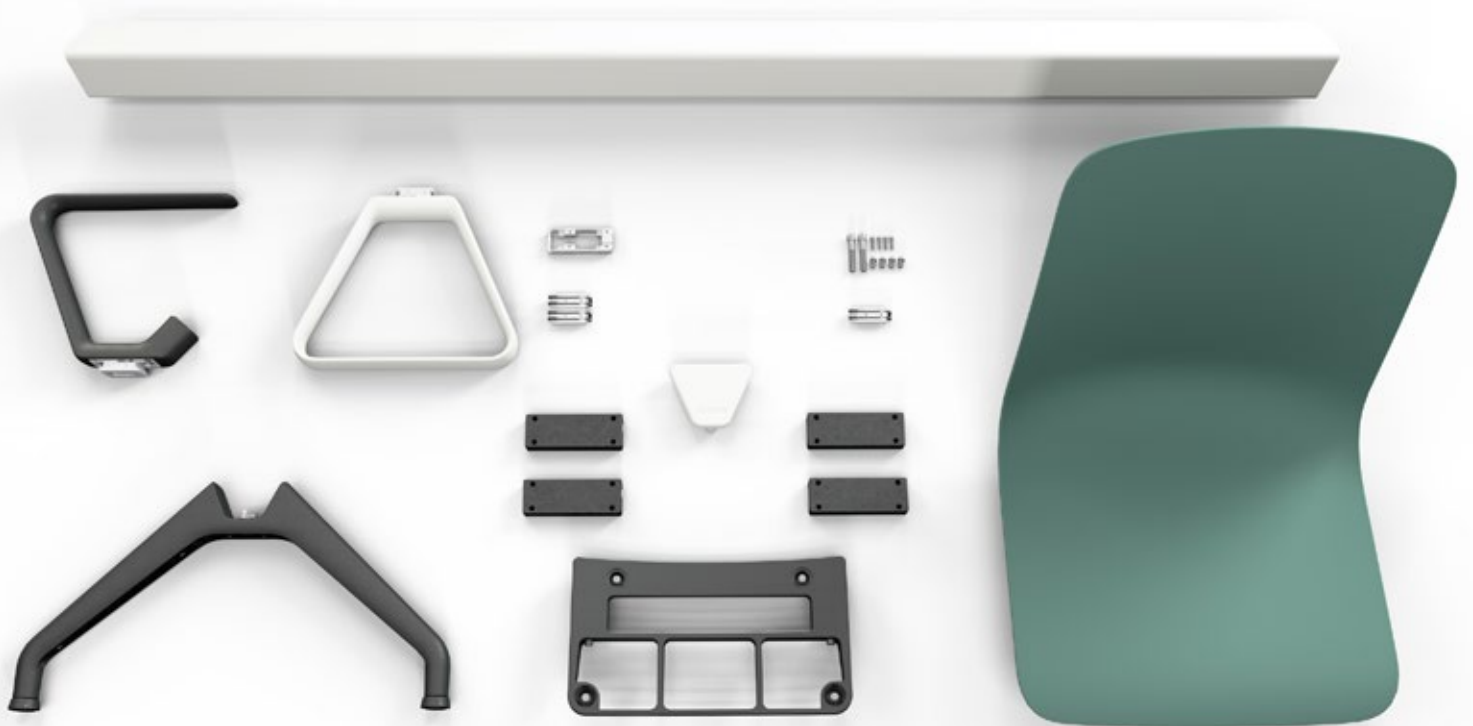

# Designed for tomorrow

Avro brings the VIP lounge experience to any waiting area with one single, easy-to-install system. An ingenious universal beam structure allows all seat types to be easily and intuitively installed, removed or replaced – making Avro simple to maintain, clean and reconfigure as needs change.

# Futureproof power integration

Easy-to-update outlets give passengers convenient access to safe power sources.

Avro seating incorporates low-voltage USB-A and USB-C outlets in the armrests so passengers can safely and conveniently charge their devices or catch up on work as they move through the terminal.

The integrated power system offers a safe and secure electrical platform accessible only to maintenance personnel. The patented, retrofittable outlets ensure ease-of-maintenance while future-proofing the power supply as technology evolves. However fast things move, Avro is ready to adapt.