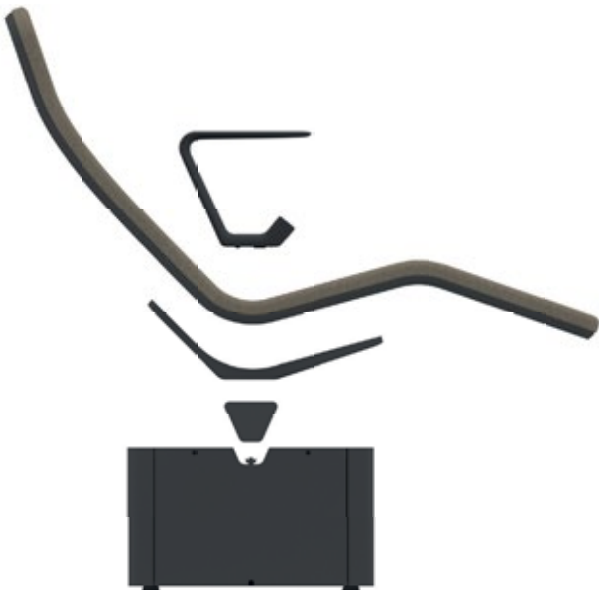

Simple to install. Easy to maintain.

Thoughtful design, easy installation and effortless maintenance.

Thanks to inventive engineering and a pioneering assembly mechanism, Avro is simple to install, maintain, reconfigure and replace – with no specialist training or tooling required.

Avro's aluminum construction, coupled with durable, wipe-clean polypropylene composite seating shells, make cleaning and sanitizing the furniture quick and easy. The intuitive modular structure also allows servicing with minimal tools, so Avro can always look just as good – and function just as well – as the day it was first installed.