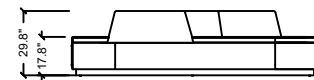

ARCONAS

Zigzag Bench

Zigzag Bench 8'
ZIGZAGB8

PLAN VIEW - 114.0" x 36.0" x 29.8"
2895 mm x 914 mm x 756 mm

FRONT VIEW - 114.0" x 36.0" x 29.8"
3352 mm x 914 mm x 756 mm

SIDE VIEW - 114.0" x 36.0" x 29.8"
3352 mm x 914 mm x 756 mm

ISOMETRIC VIEW - 114.0" x 36.0" x 29.8"
3352 mm x 914 mm x 756 mm

Zigzag Bench 11'
ZIGZAGB11

PLAN VIEW - 132.0" x 36.0" x 29.8"
3352 mm x 914 mm x 756 mm

FRONT VIEW - 132.0" x 36.0" x 29.8"
3352 mm x 914 mm x 756 mm

SIDE VIEW - 132.0" x 36.0" x 29.8"
3352 mm x 914 mm x 756 mm

ISOMETRIC VIEW - 132.0" x 36.0" x 29.8"
3352 mm x 914 mm x 756 mm