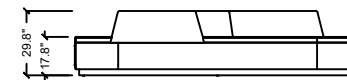

ARCONAS

Zigzag Bench

Zigzag Bench 8'
ZIGZAGB8

PLAN VIEW - 114.0" x 36.0" x 29.8"
2895 mm x 914 mm x 756 mm

FRONT VIEW - 114.0" x 36.0" x 29.8"
3352 mm x 914 mm x 756 mm

SIDE VIEW - 114.0" x 36.0" x 29.8"
3352 mm x 914 mm x 756 mm

ISOMETRIC VIEW - 114.0" x 36.0" x 29.8"
3352 mm x 914 mm x 756 mm

Zigzag Bench 11'
ZIGZAGB11

PLAN VIEW - 132.0" x 36.0" x 29.8"
3352 mm x 914 mm x 756 mm

FRONT VIEW - 132.0" x 36.0" x 29.8"
3352 mm x 914 mm x 756 mm

SIDE VIEW - 132.0" x 36.0" x 29.8"
3352 mm x 914 mm x 756 mm

ISOMETRIC VIEW - 132.0" x 36.0" x 29.8"
3352 mm x 914 mm x 756 mm