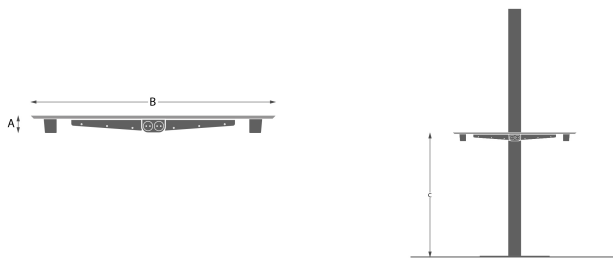

Light source: 6 x E27 socket, max 25W. LED recommended (not included)

Cord: 230 V white textile cord

Cord length: 7 m

Key	Metric	Inches
A	4200 mm	165"
B	2300 mm	90,5"
C	2300 mm	90,5"
D	560 mm	22"

Key	Metric	Inches
A	4200 mm	165"
B	2500 mm	98,4"
C	3000 mm	118"
D	560 mm	22"

Add-ons - click for measurements

Leaf Lamp Metal Tree Table w Chargers

Article number: LLMT_CS_2

This new addition to the Leaf Lamp product series has been designed to provide a 'plug-and-play' solution for busy environments and lively thoroughfares. The trunk is fitted with electrical cables that provide electricity to the power sockets integrated into the design. Our standing-height Leaf Lamp Metal Tree Table w Chargers can be attached, encircling the trunk with a 360° surface that provides enough space for four individuals. At the top of the metal tree trunk, a Leaf Lamp lighting cluster softly diffuses the light to create a soothing atmosphere. The lighting cluster is structured by soft woollen 'leaves' chosen for their Grade A-certified acoustic properties. As the leaves filter out noise in the surroundings, they help create calm environments for work, quiet conversation and relaxation.

Leaf Lamp Tree Baseplate Extension

Article number: Art Nr: LLT01 (LLT230 and LLT300)

In order to get the product to maintain stability without attaching it to the ground, it's possible to add a baseplate underneath the foot.

Diameter: 1670 mm

Key	Metric	Inches
A	87,5 mm	3,4"
B	1200 mm	47,2"
C	1030 mm	40,6"

Would you like to know more about this product?

We can send you more information on this product including price, services, delivery, freight options etc. We can also make you a free proposal on how you can implement this product into your project. Just write us a request on the information you need, and we will get back to you shortly.