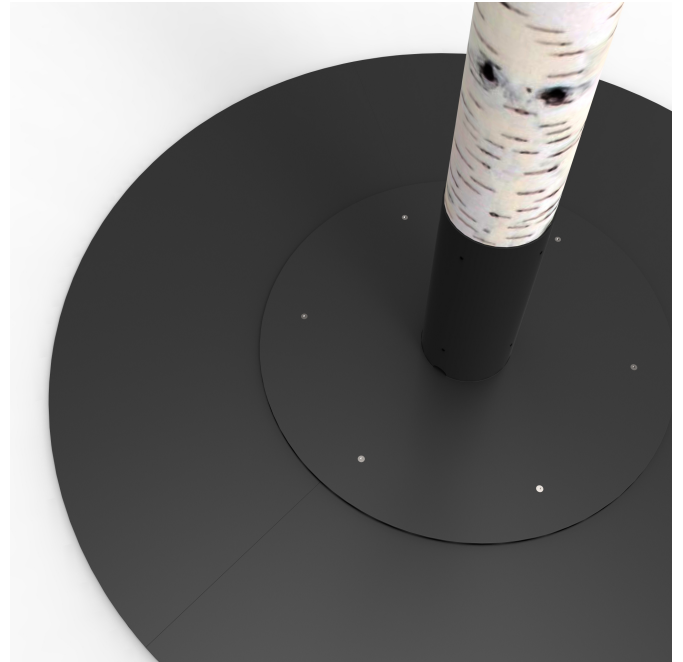

G

Green Furniture Concept

Leaf Lamp Metal Tree

This new addition to the Leaf Lamp product series has been designed to provide a 'plug-and-play' solution for busy environments and lively thoroughfares. The trunk is fitted with electrical cables that provide electricity to the power sockets integrated into the design. Our standing-height Leaf Lamp Metal Tree Table w Chargers can be attached, encircling the trunk with a 360° surface that provides enough space for four individuals. At the top of the metal tree trunk, a Leaf Lamp lighting cluster softly diffuses the light to create a soothing atmosphere. The lighting cluster is structured by soft woollen 'leaves' chosen for their Grade A-certified acoustic properties. As the leaves filter out noise in the surroundings, they help create calm environments for work, quiet conversation and relaxation.

Add-ons - click for measurements

Leaf Lamp Metal Tree Table w Chargers

Article number: LLMT_CS_2

This new addition to the Leaf Lamp product series has been designed to provide a 'plug-and-play' solution for busy environments and lively thoroughfares. The trunk is fitted with electrical cables that provide electricity to the power sockets integrated into the design. Our standing-height Leaf Lamp Metal Tree Table w Chargers can be attached, encircling the trunk with a 360° surface that provides enough space for four individuals. At the top of the metal tree trunk, a Leaf Lamp lighting cluster softly diffuses the light to create a soothing atmosphere. The lighting cluster is structured by soft woollen 'leaves' chosen for their Grade A-certified acoustic properties. As the leaves filter out noise in the surroundings, they help create calm environments for work, quiet conversation and relaxation.