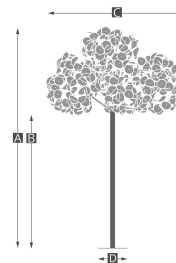

Leaf Lamp Metal Tree M

Article number: LLMT230

Light source: 4 x E27 socket, max 25W. LED recommended (not included)

Cord: 230 V white textile cord

Cord length: 7 m

Leaf Lamp Metal Tree L

Article number: LLMT300

Light source: 6 x E27 socket, max 25W. LED recommended (not included)

Cord: 230 V white textile cord

Cord length: 7 m

Key	Metric	Inches
A	4200 mm	165"
B	2300 mm	90,5"
C	2300 mm	90,5"
D	560 mm	22"

Key	Metric	Inches
A	4200 mm	165"
B	2500 mm	98,4"
C	3000 mm	118"
D	560 mm	22"

Diameter: 1670 mm

Key	Metric	Inches
A	87,5 mm	3,4"
B	1200 mm	47,2"
C	1030 mm	40,6"

Would you like to know more about this product?

We can send you more information on this product including price, services, delivery, freight options etc. We can also make you a free proposal on how you can implement this product into your project. Just write us a request on the information you need, and we will get back to you shortly.