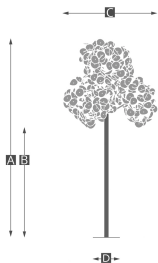

See all Leaf Lamp monochromatic colors [here](#).

Design your own Leaf Lamp in mixed colors and request a rendering of it [here!](#)

WOULD YOU LIKE TO KNOW MORE ABOUT THIS PRODUCT?

Variations - click for measurements

Leaf Lamp Metal Tree M

Article number: LLMT230

Light source: 4 x E27 socket, max 25W. LED recommended (not included)

Cord: 230 V white textile cord

Cord length: 7 m

Leaf Lamp Metal Tree L

Article number: LLMT300

Light source: 6 x E27 socket, max 25W. LED recommended (not included)

Cord: 230 V white textile cord

Cord length: 7 m

Key	Metric	Inches
A	4200 mm	165"
B	2300 mm	90,5"
C	2300 mm	90,5"
D	560 mm	22"

Key	Metric	Inches
A	4200 mm	165"
B	2500 mm	98,4"
C	3000 mm	118"
D	560 mm	22"

Diameter: 1670 mm

Key	Metric	Inches
A	87,5 mm	3,4"
B	1200 mm	47,2"
C	1030 mm	40,6"

Would you like to know more about this product?

We can send you more information on this product including price, services, delivery, freight options etc. We can also make you a free proposal on how you can implement this product into your project. Just write us a request on the information you need, and we will get back to you shortly.