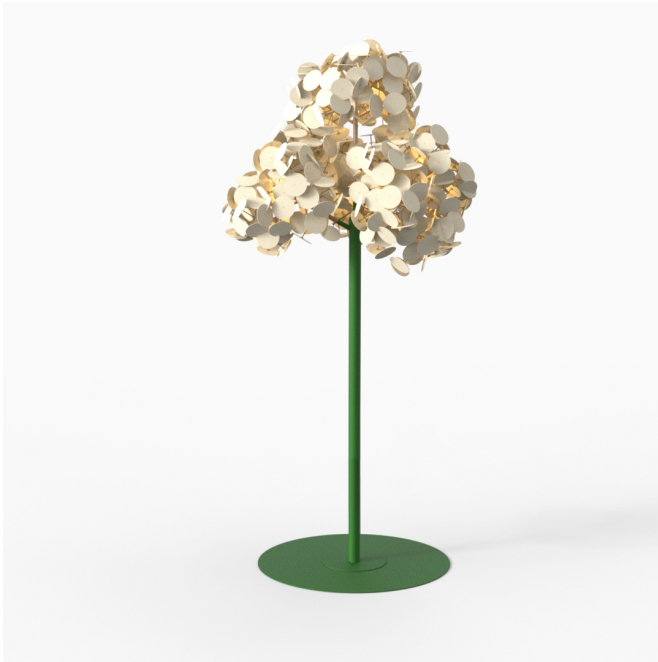

G

Green Furniture Concept

Leaf Lamp Metal Tree

This new addition to the Leaf Lamp product series has been designed to provide a 'plug-and-play' solution for busy environments and lively thoroughfares. The trunk is fitted with electrical cables that provide electricity to the power sockets integrated into the design. Our standing-height Leaf Lamp Metal Tree Table w Chargers can be attached, encircling the trunk with a 360° surface that provides enough space for four individuals. At the top of the metal tree trunk, a Leaf Lamp lighting cluster softly diffuses the light to create a soothing atmosphere. The lighting cluster is structured by soft woollen 'leaves' chosen for their Grade A-certified acoustic properties. As the leaves filter out noise in the surroundings, they help create calm environments for work, quiet conversation and relaxation.

Leaf Lamp Metal Tree M

Article number: LLMT230

Light source: 4 x E27 socket, max 25W. LED recommended (not included)

Cord: 230 V white textile cord

Cord length: 7 m

Leaf Lamp Metal Tree L

Article number: LLMT300

Add-ons - click for measurements

Leaf Lamp Metal Tree Table w Chargers

Article number: LLMT_CS_2

This new addition to the Leaf Lamp product series has been designed to provide a 'plug-and-play' solution for busy environments and lively thoroughfares. The trunk is fitted with electrical cables that provide electricity to the power sockets integrated into the design. Our standing-height Leaf Lamp Metal Tree Table w Chargers can be attached, encircling the trunk with a 360° surface that provides enough space for four individuals. At the top of the metal tree trunk, a Leaf Lamp lighting cluster softly diffuses the light to create a soothing atmosphere. The lighting cluster is structured by soft woollen 'leaves' chosen for their Grade A-certified acoustic properties. As the leaves filter out noise in the surroundings, they help create calm environments for work, quiet conversation and relaxation.