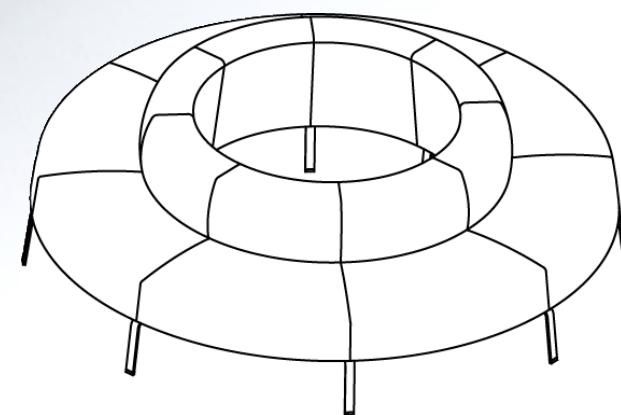

ARCONAS

Connex

Look Book

Sit back, work, or relax with the Connex modular lounge seating series. Sofas and benches can be connected to create endless rows of seating, and in-line or corner connecting tables can be added between seat units. Connex is ideal for big and small spaces where people come together.

Curved Connex can be uniquely placed to complement the architecture of a space, or direct the flow of traffic.

Buffalo Niagara International Airport, NY, USA

Smithers Regional Airport, BC, Canada

Boston Logan International Airport, MA, USA