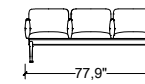

Side View 26.6"W x 25.7"D x 32.6"H
 676 mm x 652 mm x 829 mm

Isometric View 26.6"W x 25.7"D x 32.6"H
 676 mm x 652 mm x 829 mm

2 Seater
 Shell AVPC2S
 Upholstered AVPCU2S

Plan View - 50.5"Wx25.6"Dx32.6"H
 1285 mm x 652 mm x 829 mm

Front View - 27.9"W x 24.0"D x 31.5"H
710 mm x 610 mm x 801 mm

Side View - 27.9"W x 24.0"D x 31.5"H
710 mm x 610 mm x 801 mm

Iso. View - 27.9"W x 24.0"D x 31.5"H
710 mm x 610 mm x 801 mm

2 Seater
AVL2S

Plan View - 52.9"Wx24.0"Dx31.5"H
1345 mm x 610 mm x 801 mm

Front View - 52.9"Wx24.0"Dx31.5"H
1345 mm x 610 mm x 801 mm

Side View - 52.9"Wx24.0"Dx31.5"H
1345 mm x 610 mm x 801 mm

Iso. View - 52.9"Wx24.0"Dx31.5"H
1345 mm x 610 mm x 801 mm

3 Seater
AVL3S

Plan View - 77.9"Wx24.0"Dx31.5"H
1980 mm x 610 mm x 801 mm

Front View - 77.9"Wx24.0"Dx31.5"H
1980 mm x 610 mm x 801 mm

Side View - 77.9"Wx24.0"Dx31.5"H
1980 mm x 610 mm x 801 mm

Iso. View - 77.9"Wx24.0"Dx31.5"H
1980 mm x 610 mm x 801 mm

ARCONAS

Avro Love seat and Sofa