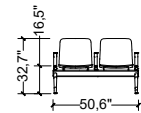

Front View - 50.6"W x 58.1"D x 32.6"H
1285 mm x 1475 mm x 829 mm