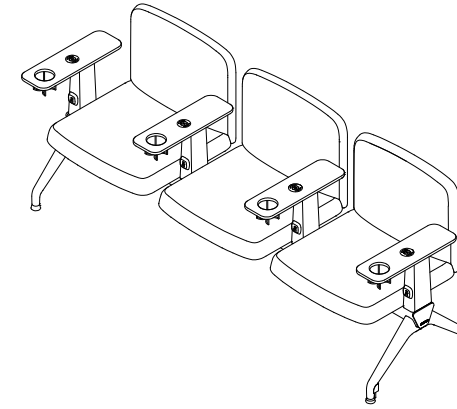

ARCONAS

Avro Lounge w/ Tablet Arm

2 Seater Lounge w/ Tablet Arm
AVL2STA

Plan View - 58"Wx24"Dx31.5"H
1473 mm x 610 mm x 829 mm

Front View - 58"Wx24"Dx31.5"H
1473 mm x 610 mm x 829 mm

Side View - 58"Wx24"Dx31.5"H
1473 mm x 610 mm x 829 mm

Isometric View - 58"Wx24"Dx31.5"H
1473 mm x 610 mm x 829 mm

3 Seater Lounge w/ Tablet Arm
AVL3STA

Plan View - 84"Wx24"Dx31.5"H
2133 mm x 610 mm x 829 mm

Front View - 84"Wx24"Dx31.5"H
2133 mm x 610 mm x 829 mm

Side View - 84"Wx24"Dx31.5"H
2133 mm x 610 mm x 829 mm

Isometric View - 84"Wx24"Dx31.5"H
2133 mm x 610 mm x 829 mm

4 Seater Lounge w/ Tablet Arm
AVL4STA

Plan View - 110"Wx24"Dx31.5"H
2794 mm x 610 mm x 829 mm

Front View - 110"Wx24"Dx31.5"H
2794 mm x 610 mm x 829 mm

Side View - 110"Wx24"Dx31.5"H
2794 mm x 610 mm x 829 mm

Isometric View - 110"Wx24"Dx31.5"H
2794 mm x 610 mm x 829 mm

5 Seater Lounge w/ Tablet Arm
AVL5STA

Plan View - 136"Wx24"Dx31.5"H
3454 mm x 610 mm x 829 mm

Front View - 136"Wx24"Dx31.5"H
3454 mm x 610 mm x 829 mm

Side View - 136"Wx24"Dx31.5"H
3454 mm x 610 mm x 829 mm

Isometric View - 136"Wx24"Dx31.5"H
3454 mm x 610 mm x 829 mm