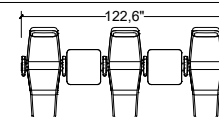

Front View - 98.5"Wx56.9"Dx32.6"H
2504 mm x 1446 mm x 829 mm

Side View - 98.5"Wx56.9"Dx32.6"H
2504 mm x 1446 mm x 829 mm

Isometric View - 98.5"Wx56.9"Dx32.6"H
2504 mm x 1446 mm x 829 mm

With Loop arm

With Cantilever arm

Front View- 74.4"Wx54.7"Dx42.5"H
1890 mm x 1390 mm x 1080 mm

Side View- 74.4"Wx54.7"Dx42.5"H
1890 mm x 1390 mm x 1080 mm

Iso. View- 74.4"Wx54.7"Dx42.5"H
1890 mm x 1390 mm x 1080 mm

5 Seater with middle tables
AVR3S2ST

Plan View - 122.6"Wx54.7"Dx42.5"H
3114 mm x 1390 mm x 1080 mm

Front View - 122.6"Wx54.7"Dx42.5"H
3114 mm x 1390 mm x 1080 mm

Side View - 122.6"Wx54.7"Dx42.5"H
3114 mm x 1390 mm x 1080 mm

Iso. View - 122.6"Wx54.7"Dx42.5"H
3114 mm x 1390 mm x 1080 mm