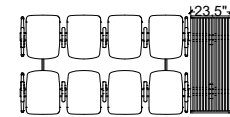

Front View- 74.4"Wx54.7"Dx16.8"H
1889 mm x 1389 mm x 426 mm

Side View- 74.4"Wx54.7"Dx16.8"H
1889 mm x 1389 mm x 426 mm

Iso. View- 74.4"Wx54.7"Dx16.8"H
1889 mm x 1389 mm x 426 mm

End wood bench Assembly
AVEBWA

Plan View- 23.5"Wx56.8"Dx16.4"H
596 mm x 1442 mm x 426 mm

Front View- 24.8"Wx56.8"Dx16.4"H
596 mm x 1442 mm x 426 mm

Side View- 24.8"Wx56.8"Dx16.4"H
596 mm x 1442 mm x 426 mm

Iso. View- 24.8"Wx56.8"Dx16.4"H
596 mm x 1442 mm x 426 mm