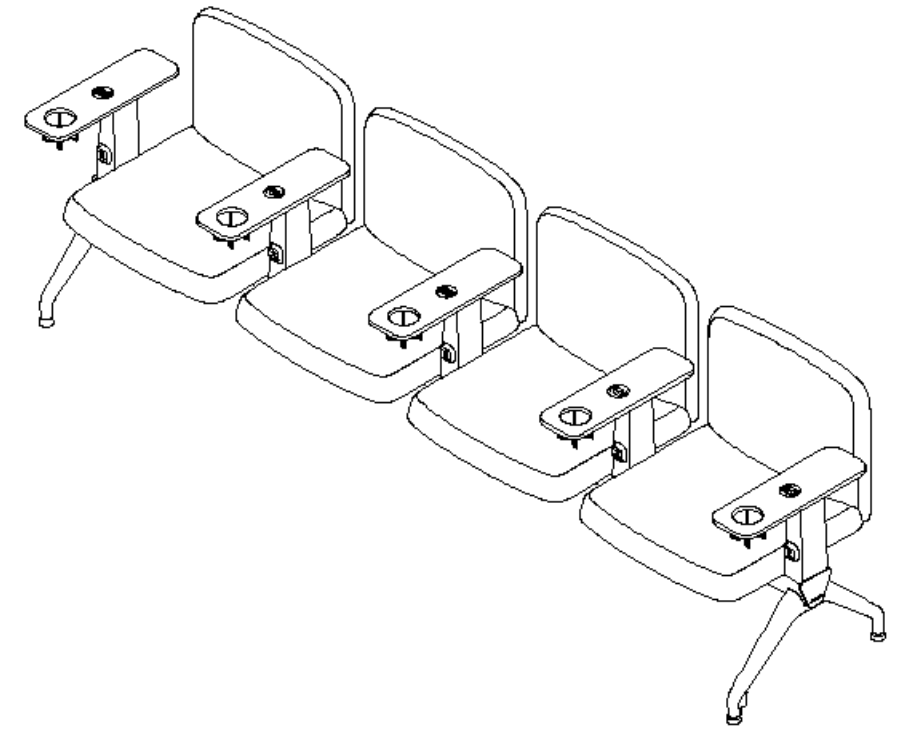

ARCONAS

Avro Configurations

ARCONAS

Avro

1 Seater
 Shell AVPC1S
 Upholstered AVPCU1S

Plan View 26.6"W x 25.7"D x 32.6"H
 676 mm x 652 mm x 829 mm

Front View 26.6"W x 25.7"D x 32.6"H
 676 mm x 652 mm x 829 mm

Side View 26.6"W x 25.7"D x 32.6"H
 676 mm x 652 mm x 829 mm

Isometric View 26.6"W x 25.7"D x 32.6"H
 676 mm x 652 mm x 829 mm

2 Seater
 Shell AVPC2S
 Upholstered AVPCU2S

Plan View - 50.5"Wx25.6"Dx32.6"H
 1285 mm x 652 mm x 829 mm