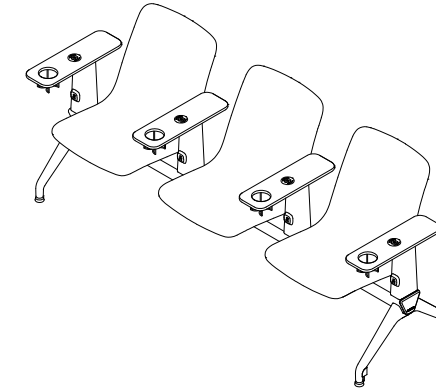

Side View - 146.6"Wx56.9"Dx32.6"H
3124 mm x 1446 mm x 829 mm

Isometric View - 146.6"Wx56.9"Dx32.6"H
3124 mm x 1446 mm x 829 mm

ARCONAS

Avro w/ Tablet Arm

2 Seater w/ Tablet Arm
AVPC2STA

Plan View - 58"Wx25"Dx32.6"H
1473 mm x 636 mm x 829 mm