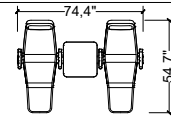

Front View - 98.5"Wx56.9"Dx32.6"H
2504 mm x 1446 mm x 829 mm

Side View - 98.5"Wx56.9"Dx32.6"H
2504 mm x 1446 mm x 829 mm

Isometric View - 98.5"Wx56.9"Dx32.6"H
2504 mm x 1446 mm x 829 mm

With Loop arm

With Cantilever arm

Iso. View - 87.6"Wx24.0"Dx31.5"H
2226 mm x 610 mm x 801 mm

3 Seater with two end tables
AVL3SET

Plan View - 100.7"Wx24.0"Dx31.5"H
2557 mm x 610 mm x 801 mm

Front View - 100.7"Wx24.0"Dx31.5"H
2557 mm x 610 mm x 801 mm

Side View - 100.7"Wx24.0"Dx31.5"H
2557 mm x 610 mm x 801 mm

Iso. View - 100.7"Wx24.0"Dx31.5"H
2557 mm x 610 mm x 801 mm

ARCONAS

Avro Recliner

3 Seater with middle table
AVR2S1ST

Plan View- 74.4"Wx54.7"Dx42.5"H
1890 mm x 1390 mm x 1080 mm