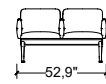

Isometric View - 109.4"Wx56.9"Dx32.6"H
 2781 mm x 1446 mm x 829 mm

4 Seater with two end tables

Plan View - 120.3"Wx56.9"Dx32.6"H
 3057 mm x 1446 mm x 829 mm

Front View - 120.3"Wx56.9"Dx32.6"H
 3057 mm x 1446 mm x 829 mm

Side View - 120.3"Wx56.9"Dx32.6"H
 3057 mm x 1446 mm x 829 mm

Isometric View - 120.3"Wx56.9"Dx32.6"H
 3057 mm x 1446 mm x 829 mm

ARCONAS

Avro Lounge

One Seater
AVL1S

Plan View - 27.9"W x 24.0"D x 31.5"H
710 mm x 610 mm x 801 mm

Front View - 27.9"W x 24.0"D x 31.5"H
710 mm x 610 mm x 801 mm

Side View - 27.9"W x 24.0"D x 31.5"H
710 mm x 610 mm x 801 mm

Iso. View - 27.9"W x 24.0"D x 31.5"H
710 mm x 610 mm x 801 mm

2 Seater
AVL2S

Plan View - 52.9"Wx24.0"Dx31.5"H
1345 mm x 610 mm x 801 mm

Front View - 52.9"Wx24.0"Dx31.5"H
1345 mm x 610 mm x 801 mm

Side View - 52.9"Wx24.0"Dx31.5"H
1345 mm x 610 mm x 801 mm

Iso. View - 52.9"Wx24.0"Dx31.5"H
1345 mm x 610 mm x 801 mm

3 Seater
AVL3S

Plan View - 77.9"Wx24.0"Dx31.5"H
1980 mm x 610 mm x 801 mm