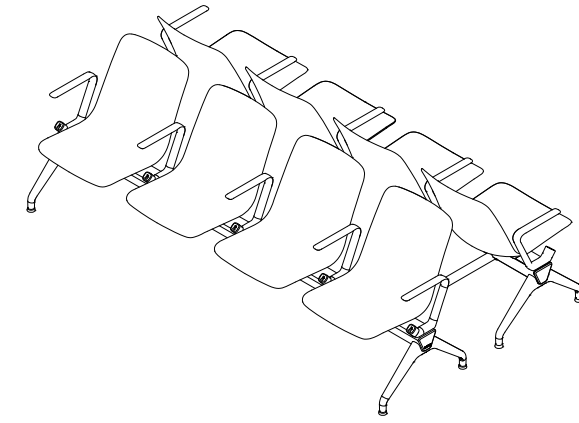

ARCONAS

Avro back to back

2 Seater

Shell AVPC4D
Upholstered AVPCU4P

Plan View - 50.6"W x 58.1"D x 32.6"H
1285 mm x 1475 mm x 829 mm

Front View - 50.6"W x 58.1"D x 32.6"H
1285 mm x 1475 mm x 829 mm

Side View - 50.6"W x 58.1"D x 32.6"H
1285 mm x 1475 mm x 829 mm

Isometric View - 50.6"W x 58.1"D x 32.6"H
1285 mm x 1475 mm x 829 mm

SEAT HEIGHT - 16.5"

3 Seater

Shell AVPC6D
Upholstered AVPCU6D

Plan View - 71.8"Wx56.9"Dx32.6"H
1825 mm x 1446 mm x 829 mm

Front View - 71.8"Wx56.9"Dx32.6"H
1825 mm x 1446 mm x 829 mm

Side View - 71.8"Wx56.9"Dx32.6"H
1825 mm x 1446 mm x 829 mm

Isometric View - 71.8"Wx56.9"Dx32.6"H
1825 mm x 1446 mm x 829 mm

4 Seater

Shell AVPC8D
Upholstered AVPCU8D

Plan View - 98.5"Wx56.9"Dx32.6"H
2504 mm x 1446 mm x 829 mm

Front View - 98.5"Wx56.9"Dx32.6"H
2504 mm x 1446 mm x 829 mm

Side View - 98.5"Wx56.9"Dx32.6"H
2504 mm x 1446 mm x 829 mm

Isometric View - 98.5"Wx56.9"Dx32.6"H
2504 mm x 1446 mm x 829 mm

With Loop arm

With Cantilever arm

5 Seater

Shell AVPC10D
Upholstered AVPCU10D

Plan View- 122.5"Wx56.9"Dx32.6"H
3114 mm x 1446 mm x 829 mm

Front View- 122.5"Wx56.9"Dx32.6"H
3114 mm x 1446 mm x 829 mm

Side View- 122.5"Wx56.9"Dx32.6"H
3114 mm x 1446 mm x 829 mm

Isometric View- 122.5"Wx56.9"Dx32.6"H
3114 mm x 1446 mm x 829 mm

6 Seater

Shell AVPC12D
Upholstered AVPCU12D

Plan View - 146.6"Wx56.9"Dx32.6"H
3124 mm x 1446 mm x 829 mm

Front View - 146.6"Wx56.9"Dx32.6"H
3124 mm x 1446 mm x 829 mm

Side View - 146.6"Wx56.9"Dx32.6"H
3124 mm x 1446 mm x 829 mm

Isometric View - 146.6"Wx56.9"Dx32.6"H
3124 mm x 1446 mm x 829 mm