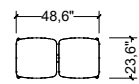

Plan View 48.6"W x 23.6"D x 18.1"H
1234 mm x 599 mm x 459 mm