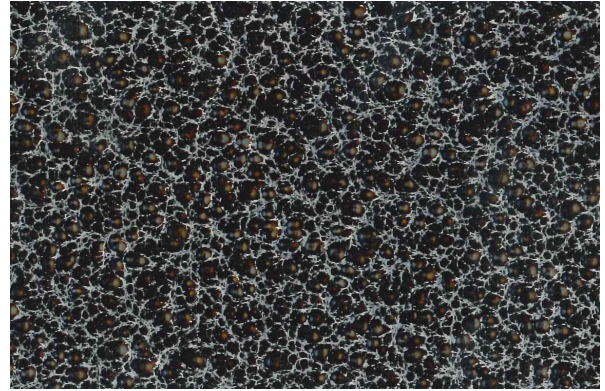

# cuff bench finishes

Hammered Powder Coat Standards

ash

moon

Variations in colour will occur by monitor and printer from the actual finish material colour.

#### TEXTURED HAMMERED PAINTS

- powder coats
- zinc plated undercoat included
- clear top coat recommended for outdoor applications