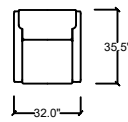

ARCONAS

Nevada Chair

Nevada Chair
NEVCH

PLAN VIEW - 32.0" x 35.5" x 33.0"
812 mm x 902 mm x 838 mm

FRONT VIEW - 32.0" x 35.5" x 33.0"
812 mm x 902 mm x 838 mm

SIDE VIEW - 32.0" x 35.5" x 33.0"
812 mm x 902 mm x 838 mm

ISOMETRIC VIEW - 32.0" x 35.5" x 33.0"
812 mm x 902 mm x 838 mm