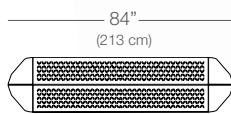

Morelli Bench

Designed by Morelli Designers

Perforated metal bench
with cloud silver finish

Ipe wood bench with
textured black legs

2-seater perforated metal

3-seater perforated metal

2-seater wood

The Morelli bench's elegant and timeless design visually enhances public spaces. A choice of materials, widths, and finishes allows the bench to respond to the unique needs of each environment, both indoors and outdoors.