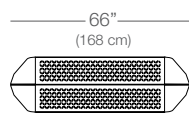

Morelli Bench

Designed by Morelli Designers

Perforated metal bench
with cloud silver finish

Ipe wood bench with
textured black legs

2-seater perforated metal

3-seater perforated metal

2-seater wood

The Morelli bench's elegant and timeless design visually enhances public spaces. A choice of materials, widths, and finishes allows the bench to respond to the unique needs of each environment, both indoors and outdoors.