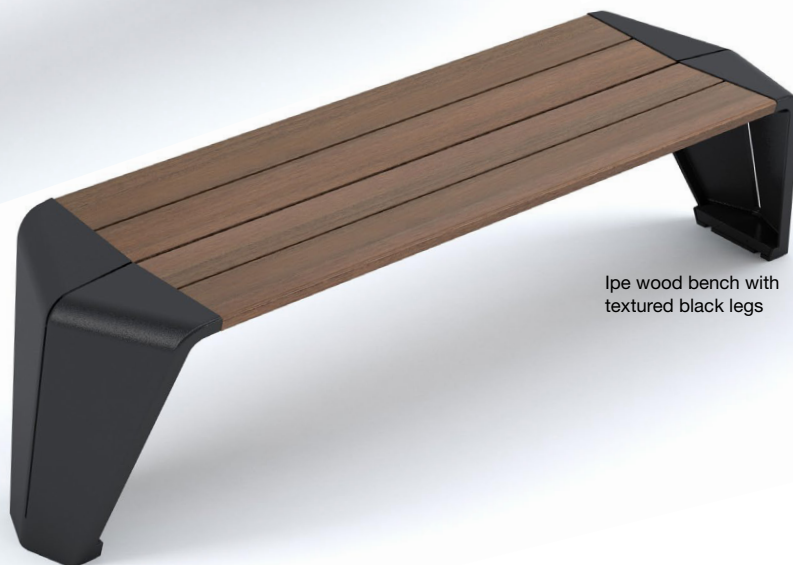

Morelli Bench

Designed by Morelli Designers

Perforated metal bench
with cloud silver finish

Ipe wood bench with
textured black legs

2-seater perforated metal

3-seater perforated metal

2-seater wood

The Morelli bench's elegant and timeless design visually enhances public spaces. A choice of materials, widths, and finishes allows the bench to respond to the unique needs of each environment, both indoors and outdoors.

CONSTRUCTION

- Solid aluminum cast legs
- Zinc plating for outdoor installations
- Floor mounting required

APPLICATIONS

- Airports, bus, rail and ferry terminals, office buildings, courthouses, hospitals, recreation centres, shopping malls, parks, and schools.

"Given the nature of this bench, the materials used permits great flexibility for integrating the design into different spaces while complementing the other furniture around it."

- Michel Morelli

OPTIONS

- **Materials:** Ipe wood slats or perforated steel planks
- **Widths:** 66" or 84"

FINISHES

- **Legs:** Cloud silver or textured black powder coat
- **Metal Planks:** Cloud silver or textured black powder coat