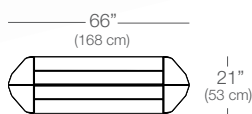

Morelli Bench

Designed by Morelli Designers

Perforated metal bench
with cloud silver finish

Ipe wood bench with
textured black legs

2-seater perforated metal

3-seater perforated metal

2-seater wood

The Morelli bench's elegant and timeless design visually enhances public spaces. A choice of materials, widths, and finishes allows the bench to respond to the unique needs of each environment, both indoors and outdoors.