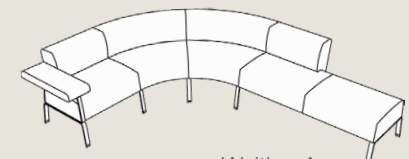

© Michael Tessler

Linear Connex

Sit back, work, or relax with the Connex linear modular lounge seating and table series. The collection features 2 and 3 seat sofas, ottomans, benches, and tables that can be configured to create comfortable lounge areas that fit the unique needs of any space. Sofas and benches can be connected together to create endless rows of seating, and in-line or corner connecting tables can be added between seat units.

© Michael Tessler

Connex's wide armrests give space for individuals to place personal items and also act as a work surface, with plenty of room for tablets and laptops.

Curved Connex

This modular system of curved sofas, benches, and tables create spacious, flowing lounge and waiting areas that invite people to relax and unwind. 30 and 45 degree curved pieces can be connected to create shapes as unique as your space. Combine with linear pieces to create an endless array of configurations.

Curved Connex can be uniquely placed to complement the architecture of a space, or direct the flow of traffic.

Connex 3 Seat Sofa + Bench

Twist

Waiting Area

Library

Business Lounge

Atrium

Public Spaces