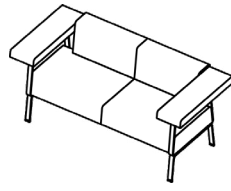

Tables

Connex units can be connected with 12" (30.5 cm) or 24" (61 cm) intermediate tables.

Connex Legs

Connex legs are made from steel and finished in cloud silver powder coat. Units can be fixed to the floor.

24" (61 cm)

Abstract Laminates

Patterned Laminates

Construction

Connex's structure is built for high traffic areas. Seat and back cushions are made from molded polyurethane CFC-free fire retardant HR foam. Product is made up of recycled content, produces low V.O.C. and is formaldehyde free. Durable glides provide floor protection.

Specifications

Linear Configurations

CON10AL/R
armchair
w34" / d28.5" / h29"
86 / 72 / 74 cm

CON20FA
2 seat sofa, full back, arms
w68" / d28.5" / h29"
173 / 72 / 74 cm

CON20A
2 seat sofa with arms
w68" / d28.5" / h29"
173 / 72 / 74 cm