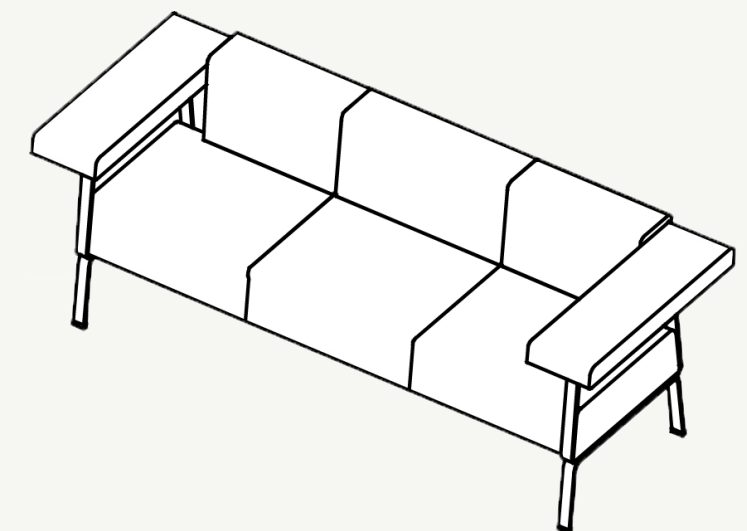

ARCONAS

Connex

DESIGNED BY JOHANNES SCHERR

LICENSED FROM **bene**

About Connex

Connex is a modular system of straight and curved sofas and benches designed for high-traffic public spaces. The comfortable and durable seating is ideal for big and small spaces where people come together.

© Michael Tessler

Linear Connex

Sit back, work, or relax with the Connex linear modular lounge seating and table series. The collection features 2 and 3 seat sofas, ottomans, benches, and tables that can be configured to create comfortable lounge areas that fit the unique needs of any space. Sofas and benches can be connected together to create endless rows of seating, and in-line or corner connecting tables can be added between seat units.

© Michael Tessler

Connex's wide armrests give space for individuals to place personal items and also act as a work surface, with plenty of room for tablets and laptops.

Curved Connex

This modular system of curved sofas, benches, and tables create spacious, flowing lounge and waiting areas that invite people to relax and unwind. 30 and 45 degree curved pieces can be connected to create shapes as unique as your space. Combine with linear pieces to create an endless array of configurations.

Curved Connex can be uniquely placed to complement the architecture of a space, or direct the flow of traffic.

Connex 3 Seat Sofa + Bench

Twist

Waiting Area

Library

Business Lounge

Atrium

Public Spaces