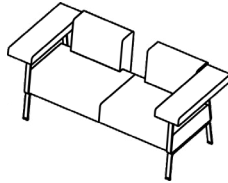

Specifications

Linear Configurations

CON10AL/R
armchair
w34" / d28.5" / h29"
86 / 72 / 74 cm

CON20FA
2 seat sofa, full back, arms
w68" / d28.5" / h29"
173 / 72 / 74 cm

CON20A
2 seat sofa with arms
w68" / d28.5" / h29"
173 / 72 / 74 cm

CON22TA
twist sofa
w68" / d28.5" / h29"
173 / 72 / 74 cm

CON30A
3 seat sofa with arms
w84" / d28.5" / h29"
213 / 72 / 74 cm

CON10N
chair, no arms
w29.5" / d28.5" / h29"
75 / 72 / 74 cm

CON29FAL/R
2 seat flush back sofa, arm
w54.5" / d28.5" / h29"
138 / 72 / 74 cm