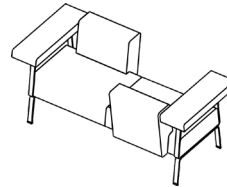

Specifications

Linear Configurations

CON10AL/R
armchair
w34" / d28.5" / h29"
86 / 72 / 74 cm

CON20FA
2 seat sofa, full back, arms
w68" / d28.5" / h29"
173 / 72 / 74 cm

CON20A
2 seat sofa with arms
w68" / d28.5" / h29"
173 / 72 / 74 cm

CON22TA
twist sofa
w68" / d28.5" / h29"
173 / 72 / 74 cm

CON30A
3 seat sofa with arms
w84" / d28.5" / h29"
213 / 72 / 74 cm

CON10N
chair, no arms
w29.5" / d28.5" / h29"
75 / 72 / 74 cm

CON29FAL/R
2 seat flush back sofa, arm
w54.5" / d28.5" / h29"
138 / 72 / 74 cm