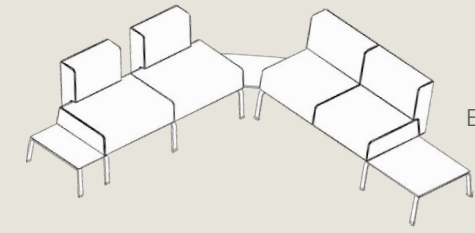

© Michael Tessler

Linear Connex

Sit back, work, or relax with the Connex linear modular lounge seating and table series. The collection features 2 and 3 seat sofas, ottomans, benches, and tables that can be configured to create comfortable lounge areas that fit the unique needs of any space. Sofas and benches can be connected together to create endless rows of seating, and in-line or corner connecting tables can be added between seat units.

© Michael Tessler

Connex's wide armrests give space for individuals to place personal items and also act as a work surface, with plenty of room for tablets and laptops.

Curved Connex

This modular system of curved sofas, benches, and tables create spacious, flowing lounge and waiting areas that invite people to relax and unwind. 30 and 45 degree curved pieces can be connected to create shapes as unique as your space. Combine with linear pieces to create an endless array of configurations.

Curved Connex can be uniquely placed to complement the architecture of a space, or direct the flow of traffic.

Connex 3 Seat Sofa + Bench

Twist

Waiting Area

Library

Business Lounge

Atrium

Public Spaces

Specifications

Linear Configurations

CON10AL/R
armchair
w34" / d28.5" / h29"
86 / 72 / 74 cm

CON20FA
2 seat sofa, full back, arms
w68" / d28.5" / h29"
173 / 72 / 74 cm

CON20A
2 seat sofa with arms
w68" / d28.5" / h29"
173 / 72 / 74 cm