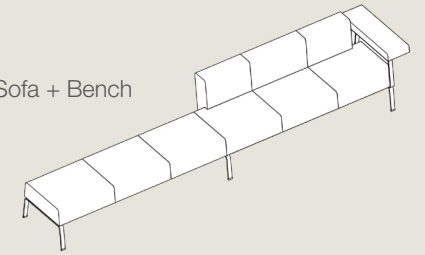

© Michael Tessler

Linear Connex

Sit back, work, or relax with the Connex linear modular lounge seating and table series. The collection features 2 and 3 seat sofas, ottomans, benches, and tables that can be configured to create comfortable lounge areas that fit the unique needs of any space. Sofas and benches can be connected together to create endless rows of seating, and in-line or corner connecting tables can be added between seat units.

© Michael Tessler

Connex's wide armrests give space for individuals to place personal items and also act as a work surface, with plenty of room for tablets and laptops.

Curved Connex

This modular system of curved sofas, benches, and tables create spacious, flowing lounge and waiting areas that invite people to relax and unwind. 30 and 45 degree curved pieces can be connected to create shapes as unique as your space. Combine with linear pieces to create an endless array of configurations.

Curved Connex can be uniquely placed to complement the architecture of a space, or direct the flow of traffic.

Connex 3 Seat Sofa + Bench

Twist

Waiting Area

Library

Business Lounge

Atrium

Public Spaces

Specifications

Linear Configurations

CON10AL/R
armchair
w34" / d28.5" / h29"
86 / 72 / 74 cm

CON20FA
2 seat sofa, full back, arms
w68" / d28.5" / h29"
173 / 72 / 74 cm

CON20A
2 seat sofa with arms
w68" / d28.5" / h29"
173 / 72 / 74 cm