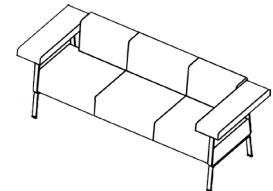

Specifications

Linear Configurations

CON10AL/R
armchair
w34" / d28.5" / h29"
86 / 72 / 74 cm

CON20FA
2 seat sofa, full back, arms
w68" / d28.5" / h29"
173 / 72 / 74 cm

CON20A
2 seat sofa with arms
w68" / d28.5" / h29"
173 / 72 / 74 cm

CON22TA
twist sofa
w68" / d28.5" / h29"
173 / 72 / 74 cm

CON30A
3 seat sofa with arms
w84" / d28.5" / h29"
213 / 72 / 74 cm

CON10N
chair, no arms
w29.5" / d28.5" / h29"
75 / 72 / 74 cm

CON29FAL/R
2 seat flush back sofa, arm
w54.5" / d28.5" / h29"
138 / 72 / 74 cm