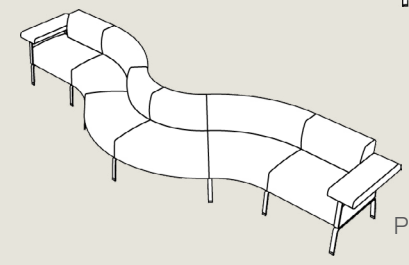

© Michael Tessler

Linear Connex

Sit back, work, or relax with the Connex linear modular lounge seating and table series. The collection features 2 and 3 seat sofas, ottomans, benches, and tables that can be configured to create comfortable lounge areas that fit the unique needs of any space. Sofas and benches can be connected together to create endless rows of seating, and in-line or corner connecting tables can be added between seat units.

© Michael Tessler

Connex's wide armrests give space for individuals to place personal items and also act as a work surface, with plenty of room for tablets and laptops.

Curved Connex

This modular system of curved sofas, benches, and tables create spacious, flowing lounge and waiting areas that invite people to relax and unwind. 30 and 45 degree curved pieces can be connected to create shapes as unique as your space. Combine with linear pieces to create an endless array of configurations.

Curved Connex can be uniquely placed to complement the architecture of a space, or direct the flow of traffic.

Connex 3 Seat Sofa + Bench

Twist

Waiting Area

Library

Business Lounge

Atrium

Public Spaces