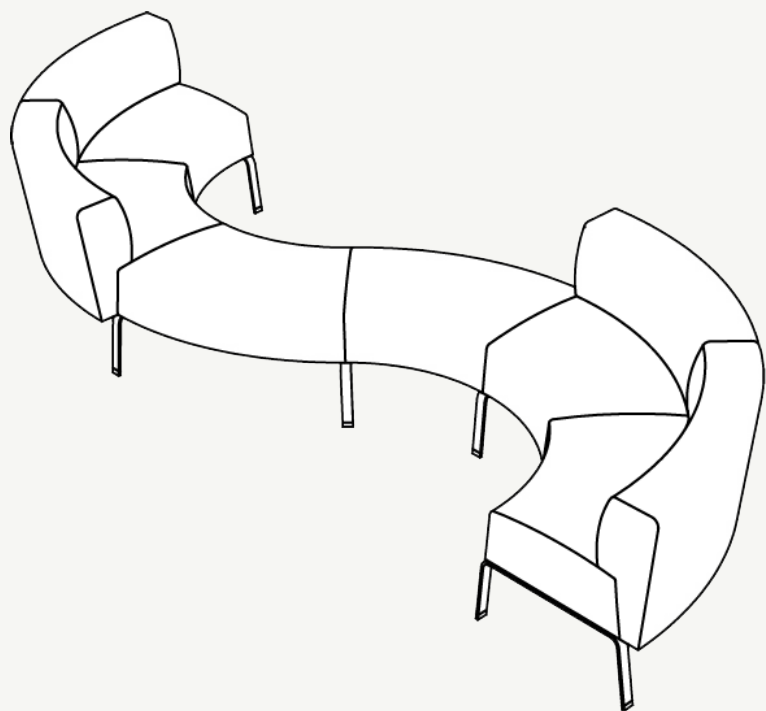

ARCONAS

Connex

DESIGNED BY JOHANNES SCHERR

LICENSED FROM **bene**

About Connex

Connex is a modular system of straight and curved sofas and benches designed for high-traffic public spaces. The comfortable and durable seating is ideal for big and small spaces where people come together.

© Michael Tessler

Linear Connex

Sit back, work, or relax with the Connex linear modular lounge seating and table series. The collection features 2 and 3 seat sofas, ottomans, benches, and tables that can be configured to create comfortable lounge areas that fit the unique needs of any space. Sofas and benches can be connected together to create endless rows of seating, and in-line or corner connecting tables can be added between seat units.

© Michael Tessler

Connex's wide armrests give space for individuals to place personal items and also act as a work surface, with plenty of room for tablets and laptops.

Curved Connex

This modular system of curved sofas, benches, and tables create spacious, flowing lounge and waiting areas that invite people to relax and unwind. 30 and 45 degree curved pieces can be connected to create shapes as unique as your space. Combine with linear pieces to create an endless array of configurations.

Curved Connex can be uniquely placed to complement the architecture of a space, or direct the flow of traffic.

Connex 3 Seat Sofa + Bench

Twist

Waiting Area

Library

Business Lounge

Atrium

Public Spaces