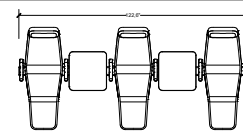

## Avro Recliner

**3 Seater with middle table**  
AVR2S1ST

**Plan View- 74.4"Wx54.7"Dx42.5"H**  
1890 mm x 1390 mm x 1080 mm

**Front View- 74.4"Wx54.7"Dx42.5"H**  
1890 mm x 1390 mm x 1080 mm

**Side View- 74.4"Wx54.7"Dx42.5"H**  
1890 mm x 1390 mm x 1080 mm

**Iso. View- 74.4"Wx54.7"Dx42.5"H**  
1890 mm x 1390 mm x 1080 mm

**5 Seater with middle tables**  
AVR3S2ST

**Plan View - 122.6"Wx54.7"Dx42.5"H**  
3114 mm x 1390 mm x 1080 mm

**Front View - 122.6"Wx54.7"Dx42.5"H**  
3114 mm x 1390 mm x 1080 mm