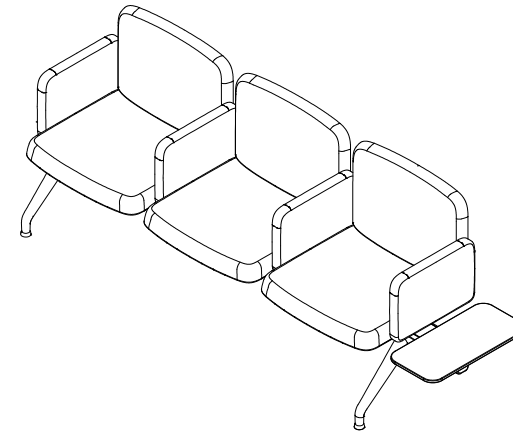

ARCONAS

Avro Lounge with table

3 Seater with end table

Plan View - 87.6"Wx24.0"Dx31.5"H
2226 mm x 610 mm x 801 mm

Front View - 87.6"Wx24.0"Dx31.5"H
2226 mm x 610 mm x 801 mm

Side View - 87.6"Wx24.0"Dx31.5"H
2226 mm x 610 mm x 801 mm

Iso. View - 87.6"Wx24.0"Dx31.5"H
2226 mm x 610 mm x 801 mm

3 Seater with two end tables AVL3SET

Plan View - 100.7"Wx24.0"Dx31.5"H
2557 mm x 610 mm x 801 mm

Front View - 100.7"Wx24.0"Dx31.5"H
2557 mm x 610 mm x 801 mm

Side View - 100.7"Wx24.0"Dx31.5"H
2557 mm x 610 mm x 801 mm

Iso. View - 100.7"Wx24.0"Dx31.5"H
2557 mm x 610 mm x 801 mm