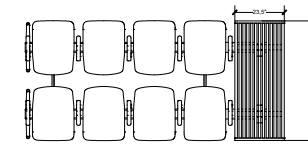

End wood bench Assembly AVEBWA

Plan View- 23.5"Wx56.8"Dx16.4"H
596 mm x 1442 mm x 426 mm

Front View- 24.8"Wx56.8"Dx16.4"H
596 mm x 1442 mm x 426 mm