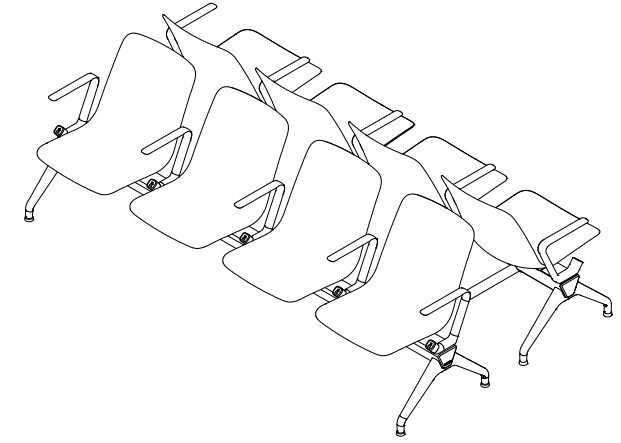

ARCONAS

Avro back to back

2 Seater

Shell AVPC4D
Upholstered AVPCU4P

Plan View - 50.5"W x 56.9"D x 32.6"H
1285 mm x 1446 mm x 829 mm

Front View - 50.5"W x 56.9"D x 32.6"H
1285 mm x 1446 mm x 829 mm

Side View - 50.5"W x 56.9"D x 32.6"H
1285 mm x 1446 mm x 829 mm

Isometric View - 50.5"W x 56.9"D x 32.6"H
1285 mm x 1446 mm x 829 mm

3 Seater

Shell AVPC6D
Upholstered AVPCU6D

Plan View - 71.8"Wx56.9"Dx32.6"H
1825 mm x 1446 mm x 829 mm

Front View - 71.8"Wx56.9"Dx32.6"H
1825 mm x 1446 mm x 829 mm

Side View - 71.8"Wx56.9"Dx32.6"H
1825 mm x 1446 mm x 829 mm

Isometric View - 71.8"Wx56.9"Dx32.6"H
1825 mm x 1446 mm x 829 mm

4 Seater

Shell AVPC8D
Upholstered AVPCU8D

Plan View - 98.5"Wx56.9"Dx32.6"H
2504 mm x 1446 mm x 829 mm

Front View - 98.5"Wx56.9"Dx32.6"H
2504 mm x 1446 mm x 829 mm

Side View - 98.5"Wx56.9"Dx32.6"H
2504 mm x 1446 mm x 829 mm

Isometric View - 98.5"Wx56.9"Dx32.6"H
2504 mm x 1446 mm x 829 mm

With Loop arm

With Cantilever arm

5 Seater

Shell AVPC10D
Upholstered AVPCU10D

Plan View- 122.5"Wx56.9"Dx32.6"H
3114 mm x 1446 mm x 829 mm

Front View- 122.5"Wx56.9"Dx32.6"H
3114 mm x 1446 mm x 829 mm

Side View- 122.5"Wx56.9"Dx32.6"H
3114 mm x 1446 mm x 829 mm

Isometric View- 122.5"Wx56.9"Dx32.6"H
3114 mm x 1446 mm x 829 mm

6 Seater

Shell AVPC12D
Upholstered AVPCU12D

Plan View - 146.6"Wx56.9"Dx32.6"H
3124 mm x 1446 mm x 829 mm

Front View - 146.6"Wx56.9"Dx32.6"H
3124 mm x 1446 mm x 829 mm

Side View - 146.6"Wx56.9"Dx32.6"H
3124 mm x 1446 mm x 829 mm

Isometric View - 146.6"Wx56.9"Dx32.6"H
3124 mm x 1446 mm x 829 mm