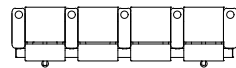

4 Seater - 112.5"W x 30"D x 35"H  
2180 mm x 762 mm x 889 mm

5 Seater - 139"W x 30"D x 35"H  
3530 mm x 762 mm x 889 mm

Single Row Seating Units

18.75" seat height

TABLET ARM CONFIGURATION - (POWER OPTIONS AND TABLET ARMS AT EVERY SEAT POSITIONS. POWER LOGO EMBROIDERY ON SEAT BACK)

2 Seater - 59"W x 61"D x 35"H  
1498 mm x 1549 mm x 889 mm

3 Seater - 86"W x 61"D x 35"H  
2184 mm x 1549 mm x 889 mm

4 Seater - 112.5"W x 61"D x 35"H  
2180 mm x 1549 mm x 889 mm

5 Seater - 139"W x 61"D x 35"H  
3530 mm x 1549 mm x 889 mm

Back to Back Seating Units

POWER STATION CONFIGURATION - (POWER OPTIONS, DRINK HOLDERS AND TABLET ARMS AT EVERY SEAT POSITIONS. POWER LOGO EMBROIDERY ON SEAT BACK)

2 Seater - 59"W x 30"D x 35"H  
1498 mm x 762 mm x 889 mm

3 Seater - 86"W x 30"D x 35"H  
2184 mm x 762 mm x 889 mm

4 Seater - 112.5"W x 30"D x 35"H  
2180 mm x 762 mm x 889 mm

5 Seater - 139"W x 30"D x 35"H  
3530 mm x 762 mm x 889 mm

Single Row Seating Units

POWER STATION CONFIGURATION - (POWER OPTIONS, DRINK HOLDERS AND TABLET ARMS AT EVERY SEAT POSITIONS. POWER LOGO EMBROIDERY ON SEAT BACK)