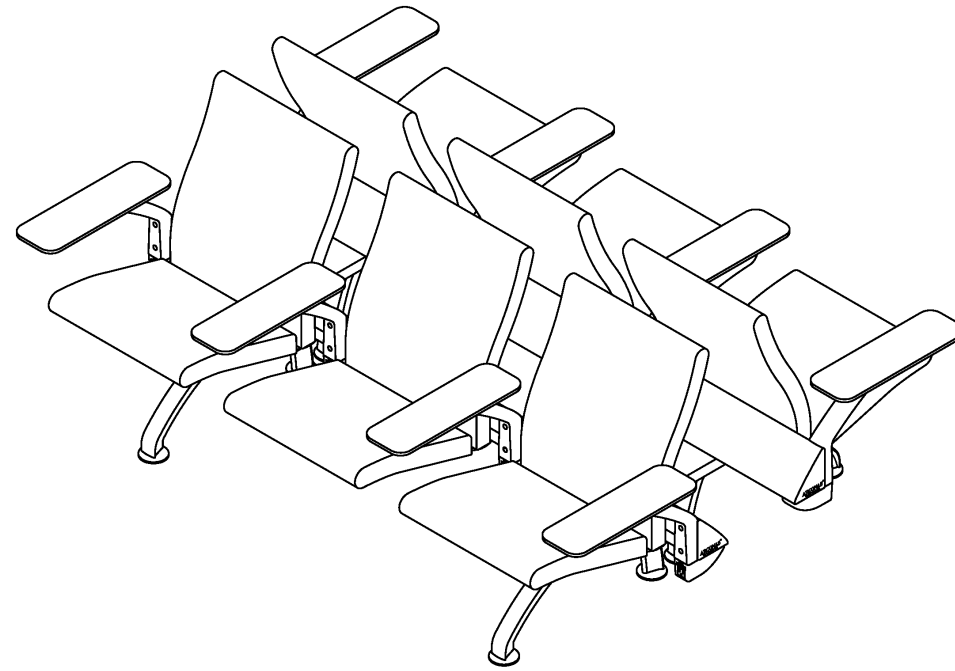

ARCONAS

Place Configurations