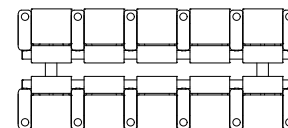

4 Seater - 112.5"W x 30"D x 35"H  
2180 mm x 762 mm x 889 mm

5 Seater - 139"W x 30"D x 35"H  
3530 mm x 762 mm x 889 mm

Single Row Seating Units

18.75" seat height

TABLET ARM CONFIGURATION - (POWER OPTIONS AND TABLET ARMS AT EVERY SEAT POSITIONS. POWER LOGO EMBROIDERY ON SEAT BACK)

3 Seater - 86"W x 30"D x 35"H  
2184 mm x 762 mm x 889 mm

4 Seater - 112.5"W x 30"D x 35"H  
2180 mm x 762 mm x 889 mm

5 Seater - 139"W x 30"D x 35"H  
3530 mm x 762 mm x 889 mm

Single Row Seating Units

POWER STATION CONFIGURATION - (POWER OPTIONS, DRINK HOLDERS AND TABLET ARMS AT EVERY SEAT POSITIONS. POWER LOGO EMBROIDERY ON SEAT BACK)

2 Seater - 59"W x 61"D x 35"H  
1498 mm x 1549 mm x 889 mm

3 Seater - 86"W x 61"D x 35"H  
2184 mm x 1549 mm x 889 mm

4 Seater - 112.5"W x 61"D x 35"H  
2180 mm x 1549 mm x 889 mm

5 Seater - 139"W x 61"D x 35"H  
3530 mm x 1549 mm x 889 mm

Back to Back Seating Units

3 Seat Cluster

12 Seat Cluster

3 Seater ADA

3 Seater Back to Back ADA