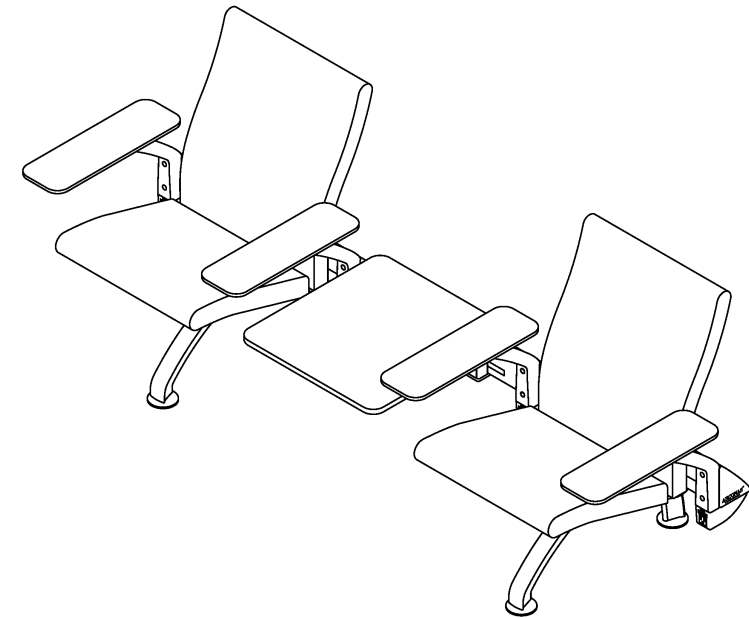

ARCONAS

Place Configurations