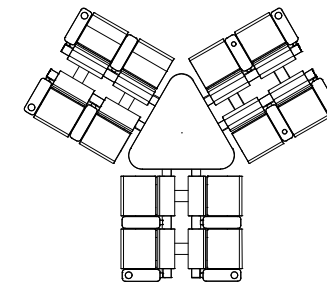

Back to Back Seating Units

POWER STATION CONFIGURATION - (POWER OPTIONS, DRINK HOLDERS AND TABLET ARMS AT EVERY SEAT POSITIONS. POWER LOGO EMBROIDERY ON SEAT BACK)

2 Seater - 59"W x 30"D x 35"H  
1498 mm x 762 mm x 889 mm

3 Seater - 86"W x 30"D x 35"H  
2184 mm x 762 mm x 889 mm

4 Seater - 112.5"W x 30"D x 35"H  
2180 mm x 762 mm x 889 mm

5 Seater - 139"W x 30"D x 35"H  
3530 mm x 762 mm x 889 mm

Single Row Seating Units

POWER STATION CONFIGURATION - (POWER OPTIONS, DRINK HOLDERS AND TABLET ARMS AT EVERY SEAT POSITIONS. POWER LOGO EMBROIDERY ON SEAT BACK)

2 Seater - 59"W x 61"D x 35"H  
1498 mm x 1549 mm x 889 mm

3 Seater - 86"W x 61"D x 35"H  
2184 mm x 1549 mm x 889 mm

4 Seater - 112.5"W x 61"D x 35"H  
2180 mm x 1549 mm x 889 mm

5 Seater - 139"W x 61"D x 35"H  
3530 mm x 1549 mm x 889 mm

Back to Back Seating Units

3 Seat Cluster

12 Seat Cluster

3 Seater ADA

3 Seater Back to Back ADA