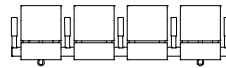

Back to Back Seating Unit

STANDARD CONFIGURATION  
(WIDER GAP BETWEEN SEATS WITH ARM AND POWER OPTIONS)

2 Seater - 56"W x 30"D x 35"H  
1422 mm x 762 mm x 889 mm

3 Seater - 82"W x 30"D x 35"H  
2082 mm x 762 mm x 889 mm

4 Seater - 109"W x 30"D x 35"H  
2768 mm x 762 mm x 889 mm

5 Seater - 135"W x 30"D x 35"H  
3429 mm x 762 mm x 889 mm

3 Seat with Two Tables

Single Row Seating Units

STANDARD CONFIGURATION  
(WIDER GAP BETWEEN SEATS WITH ARM AND POWER OPTIONS)