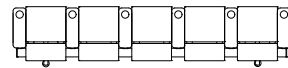

4 Seater - 112.5"W x 30"D x 35"H  
2180 mm x 762 mm x 889 mm

5 Seater - 139"W x 30"D x 35"H  
3530 mm x 762 mm x 889 mm

Single Row Seating Units

18.75" seat height

TABLET ARM CONFIGURATION - (POWER OPTIONS AND TABLET ARMS AT EVERY SEAT POSITIONS. POWER LOGO EMBROIDERY ON SEAT BACK)

2 Seater - 59"W x 61"D x 35"H  
1498 mm x 1549 mm x 889 mm

3 Seater - 86"W x 61"D x 35"H  
2184 mm x 1549 mm x 889 mm

4 Seater - 112.5"W x 61"D x 35"H  
2180 mm x 1549 mm x 889 mm

5 Seater - 139"W x 61"D x 35"H  
3530 mm x 1549 mm x 889 mm

Back to Back Seating Units

POWER STATION CONFIGURATION - (POWER OPTIONS, DRINK HOLDERS AND TABLET ARMS AT EVERY SEAT POSITIONS. POWER LOGO EMBROIDERY ON SEAT BACK)

2 Seater - 59"W x 30"D x 35"H  
1498 mm x 762 mm x 889 mm

3 Seater - 86"W x 30"D x 35"H  
2184 mm x 762 mm x 889 mm

4 Seater - 112.5"W x 30"D x 35"H  
2180 mm x 762 mm x 889 mm

5 Seater - 139"W x 30"D x 35"H  
3530 mm x 762 mm x 889 mm

Single Row Seating Units

POWER STATION CONFIGURATION - (POWER OPTIONS, DRINK HOLDERS AND TABLET ARMS AT EVERY SEAT POSITIONS. POWER LOGO EMBROIDERY ON SEAT BACK)