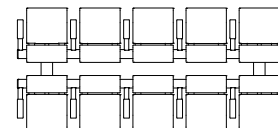

4 Seater - 109"W x 30"D x 35"H  
2768 mm x 762 mm x 889 mm

5 Seater - 135"W x 30"D x 35"H  
3429 mm x 762 mm x 889 mm

3 Seat with Two Tables

Single Row Seating Units

STANDARD CONFIGURATION  
(WIDER GAP BETWEEN SEATS WITH ARM AND POWER OPTIONS)

2 Seater - 56"W x 61"D x 35"H  
1422 mm x 1549 mm x 889 mm

3 Seater - 82"W x 61"D x 35"H  
2082 mm x 1549 mm x 889 mm

4 Seater - 109"W x 61"D x 35"H  
2768 mm x 1549 mm x 889 mm

5 Seater - 135"W x 61"D x 35"H  
3429 mm x 1549 mm x 889 mm