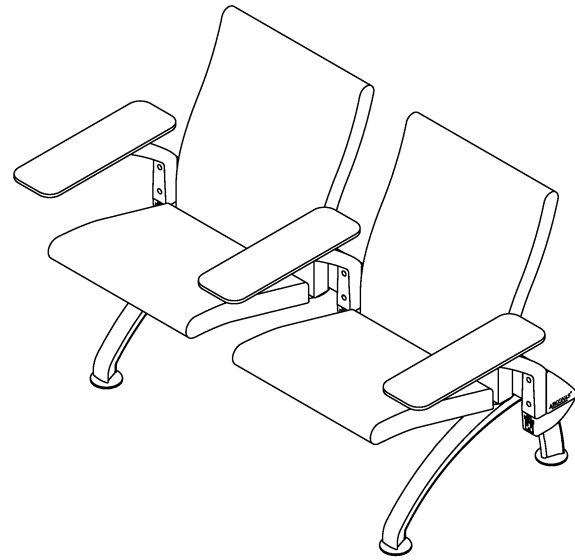

ARCONAS

Place Configurations