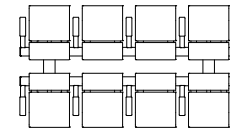

2 Seater - 59"W x 61"D x 35"H  
1498 mm x 1549 mm x 889 mm

3 Seater - 86"W x 61"D x 35"H  
2184 mm x 1549 mm x 889 mm

4 Seater - 112.5"W x 61"D x 35"H  
2180 mm x 1549 mm x 889 mm

5 Seater - 139"W x 61"D x 35"H  
3530 mm x 1549 mm x 889 mm

3 Seater - 86"W x 30"D x 35"H  
2184 mm x 762 mm x 889 mm

4 Seater - 112.5"W x 30"D x 35"H  
2180 mm x 762 mm x 889 mm

5 Seater - 139"W x 30"D x 35"H  
3530 mm x 762 mm x 889 mm

Single Row Seating Units

POWER STATION CONFIGURATION - (POWER OPTIONS, DRINK HOLDERS AND TABLET ARMS AT EVERY SEAT POSITIONS. POWER LOGO EMBROIDERY ON SEAT BACK)

4 Seater - 109"W x 30"D x 35"H  
2768 mm x 762 mm x 889 mm

5 Seater - 135"W x 30"D x 35"H  
3429 mm x 762 mm x 889 mm

3 Seat with Two Tables

Single Row Seating Units

STANDARD CONFIGURATION  
(WIDER GAP BETWEEN SEATS WITH ARM AND POWER OPTIONS)

2 Seater - 56"W x 61"D x 35"H  
1422 mm x 1549 mm x 889 mm

3 Seater - 82"W x 61"D x 35"H  
2082 mm x 1549 mm x 889 mm

4 Seater - 109"W x 61"D x 35"H  
2768 mm x 1549 mm x 889 mm

5 Seater - 135"W x 61"D x 35"H  
3429 mm x 1549 mm x 889 mm