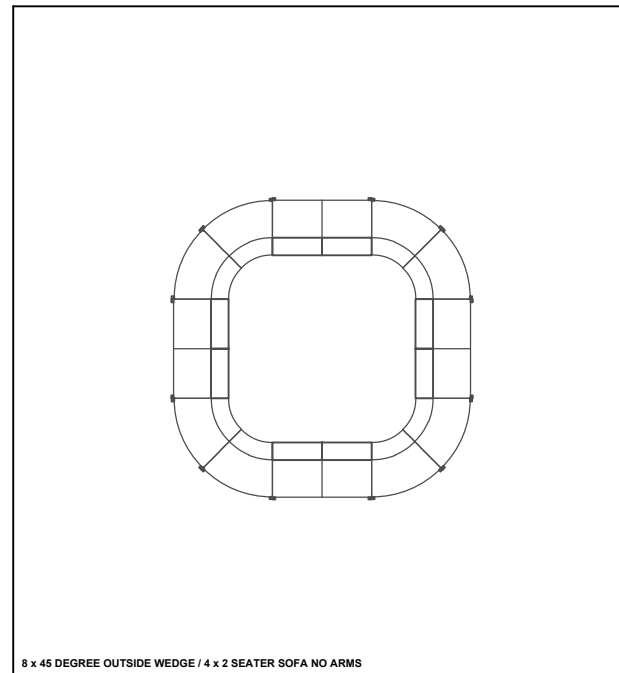

2 x ARMCHAIR R/L / 2 x 45 DEGREE INSIDE WEDGES / 2 x 45 OUTSIDE DEGREE WEDGES

8 x 45 DEGREE OUTSIDE WEDGE / 4 x 2 SEATER SOFA NO ARMS