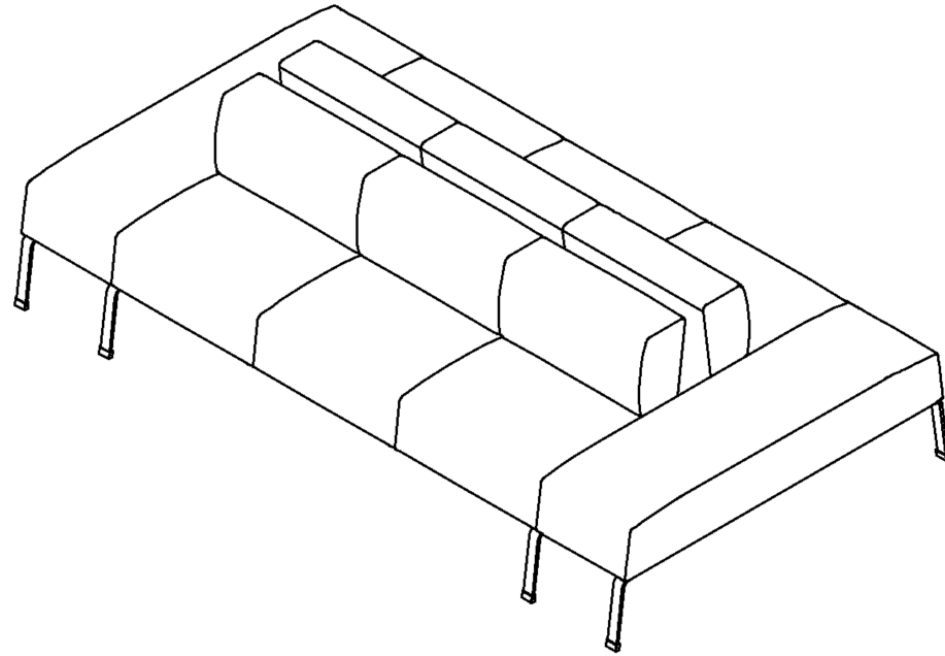

ARCONAS

Connex Configurations

T: 1-800-387-9496

www.arconas.com

info@arconas.com

Connex

<p>CON10AL/R Arm Chair 34.0"W x 28.5"D x 29.0"H - 860 mm x 720 mm x 740 mm</p> 	<p>CON10N Chair, No Arms 29.5"W x 28.5"D x 29.0"H - 860 mm x 720 mm x 740 mm</p> 	<p>CON10F Chair, Full Back, No Arms 25.0"W x 28.5"D x 29.0"H - 635 mm x 720 mm x 740 mm</p> 	<p>CON1301C 30 Degree Inside Wedge Full Back 37.5"W x 28.5"D x 29.0"H - 950 mm x 720 mm x 740 mm</p> 	<p>CON15SBT0B 15" Double side bench (back to back units) 15"W x 55"D x 18"H - 381 mm x 11397 mm x 457 mm</p> 	<p>CON90C 90 Degree Connecting Table 23.0"W x 23.0"D x 0.75"H - 585 mm x 583 mm x 20 mm</p> 
<p>CON10FAL/R Arm Chair with Flush Back 34.0"W x 28.5"D x 29.0"H - 860 mm x 720 mm x 740 mm</p> 	<p>CON20N Two Seat Sofa, No Arms 59"W x 28.5"D x 29.0"H - 1498 mm x 724 mm x 736 mm</p> 	<p>CON20F Two Seat, Full Back, No Arms 50.0"W x 28.5"D x 29.0"H - 1270 mm x 720 mm x 740 mm</p> 	<p>CON1300C 30 Degree Outside Wedge Full Back 37.5"W x 28.5"D x 29.0"H - 950 mm x 720 mm x 740 mm</p> 	<p>CON15SB 15" Single side bench 15"W x 22"D x 18"H - 381 mm x 558 mm x 457 mm</p> 	<p>CON12N 12" In-Line Connecting Table 12.5"W x 21.0"D x 0.75"H - 320 mm x 530 mm x 20 mm</p> 
<p>CON20A Two Seat Sofa with Arms 68.0"W x 28.5"D x 29.0"H - 860 mm x 720 mm x 740 mm</p> 	<p>CON30N Three Seat Sofa, No Arms 75.0"W x 28.5"D x 29.0"H - 1905 mm x 720 mm x 740 mm</p> 	<p>CON29FL/R Two Seat, One Side Flush 50.0"W x 28.5"D x 29.0"H - 1270 mm x 720 mm x 740 mm</p> 	<p>CON1451C 45 Degree Inside Wedge Full Back 36.5"W x 28.5"D x 29.0"H - 930 mm x 720 mm x 740 mm</p> 	<p>CON24N 24" In-Line Connecting Table 24.0"W x 21.0"D x 0.75"H - 610 mm x 530 mm x 20 mm</p> 	<p>CON24N 24" In-Line Connecting Table 24.0"W x 21.0"D x 0.75"H - 610 mm x 530 mm x 20 mm</p> 
<p>CON20FA Two Seat Sofa, Full Back with Arms 68.0"W x 28.5"D x 29.0"H - 860 mm x 720 mm x 740 mm</p> 	<p>CON01B Ottoman 25.0"W x 25.0"D x 17.5"H - 635 mm x 635 mm x 445 mm</p> 	<p>CON29FAL/R Two Seat, Flush Back, One Arm 54.5"W x 28.5"D x 29.0"H - 1380 mm x 720 mm x 740 mm</p> 	<p>CON1450C 45 Degree Outside Wedge Full Back 36.5"W x 28.5"D x 29.0"H - 930 mm x 720 mm x 740 mm</p> 	<p>CON12E 12" End Table 12.0"W x 21.0"D x 11.5"H - 310 mm x 530 mm x 290 mm</p> 	<p>CON12E 12" End Table 12.0"W x 21.0"D x 11.5"H - 310 mm x 530 mm x 290 mm</p> 
<p>CON20TA Twist Sofa 68"W x 28.5"D x 29.0"H - 860 mm x 720 mm x 740 mm</p> 	<p>CON02B Two Seat Bench 50.0"W x 25.0"D x 17.5"H - 1270 mm x 635 mm x 445 mm</p> 	<p>CON30F Three Seat, Full Back, No Arms 70.0"W x 28.5"D x 29.0"H - 1780 mm x 720 mm x 740 mm</p> 	<p>CON130B 30 Degree Bench 37.5"W x 25.0"D x 17.5"H - 950 mm x 635 mm x 445 mm</p> 	<p>CON24E 24" End Table 24.0"W x 21.0"D x 11.5"H - 610 mm x 530 mm x 290 mm</p> 	<p>CON24E 24" End Table 24.0"W x 21.0"D x 11.5"H - 610 mm x 530 mm x 290 mm</p> 
<p>CON30A Three Seat Sofa with Arms 84.0"W x 28.5"D x 29.0"H - 2130 mm x 720 mm x 740 mm</p> 	<p>CON03B Three Seat Bench 75.0"W x 25.0"D x 17.5"H - 1905 mm x 635 mm x 445 mm</p> 		<p>CON145B 45 Degree Bench 34.0"W x 25.0"D x 17.5"H - 860 mm x 635 mm x 445 mm</p> 		