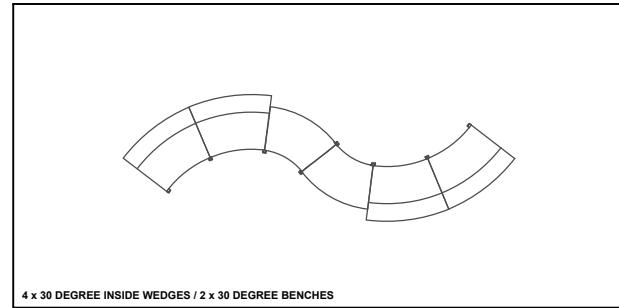

Connex Suggested Configurations