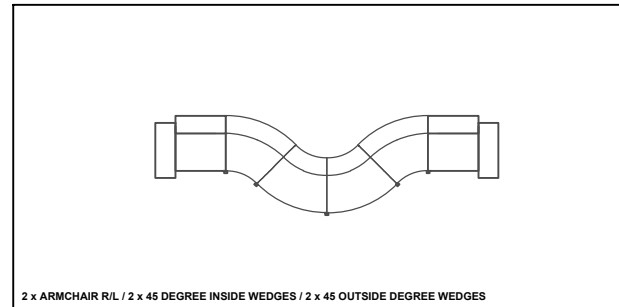

4 x 30 DEGREE INSIDE WEDGES / 2 x 30 DEGREE BENCHES