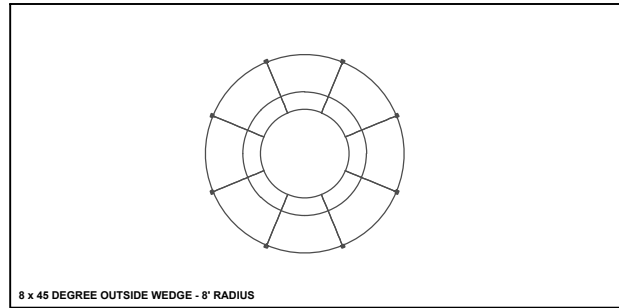

Connex Suggested Configurations