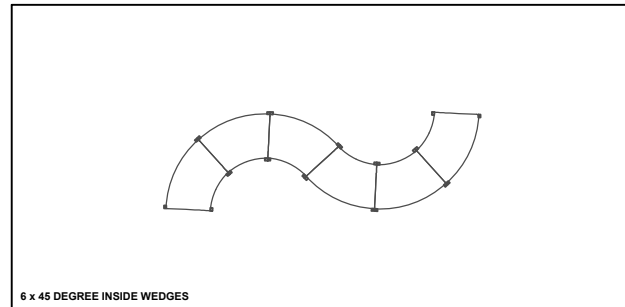

1 x ARMCHAIR / 1 x CHAIR NO ARMS / 2 x 45 DEGREE OUTSIDE WEDGE / 1x SINGLE CHAIR NO ARMS / 1 x OTTOMAN