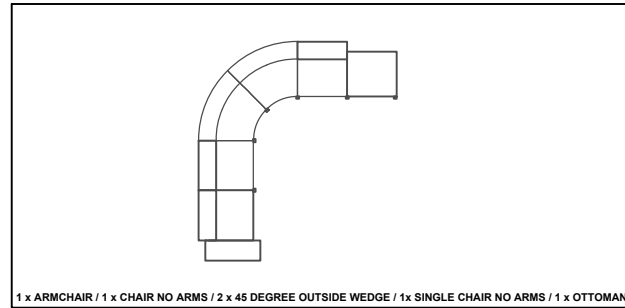

Connex Suggested Configurations