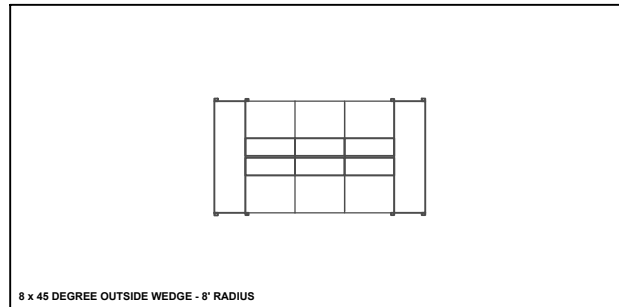

V051124

Connex Suggested Configurations

8 x 45 DEGREE OUTSIDE WEDGE - 8' RADIUS

1 x ARMCHAIR / 1 x CHAIR NO ARMS / 2 x 45 DEGREE OUTSIDE WEDGE / 1x SINGLE CHAIR NO ARMS / 1 x OTTOMAN

4 x 30 DEGREE INSIDE WEDGES / 2 x 30 DEGREE BENCHES