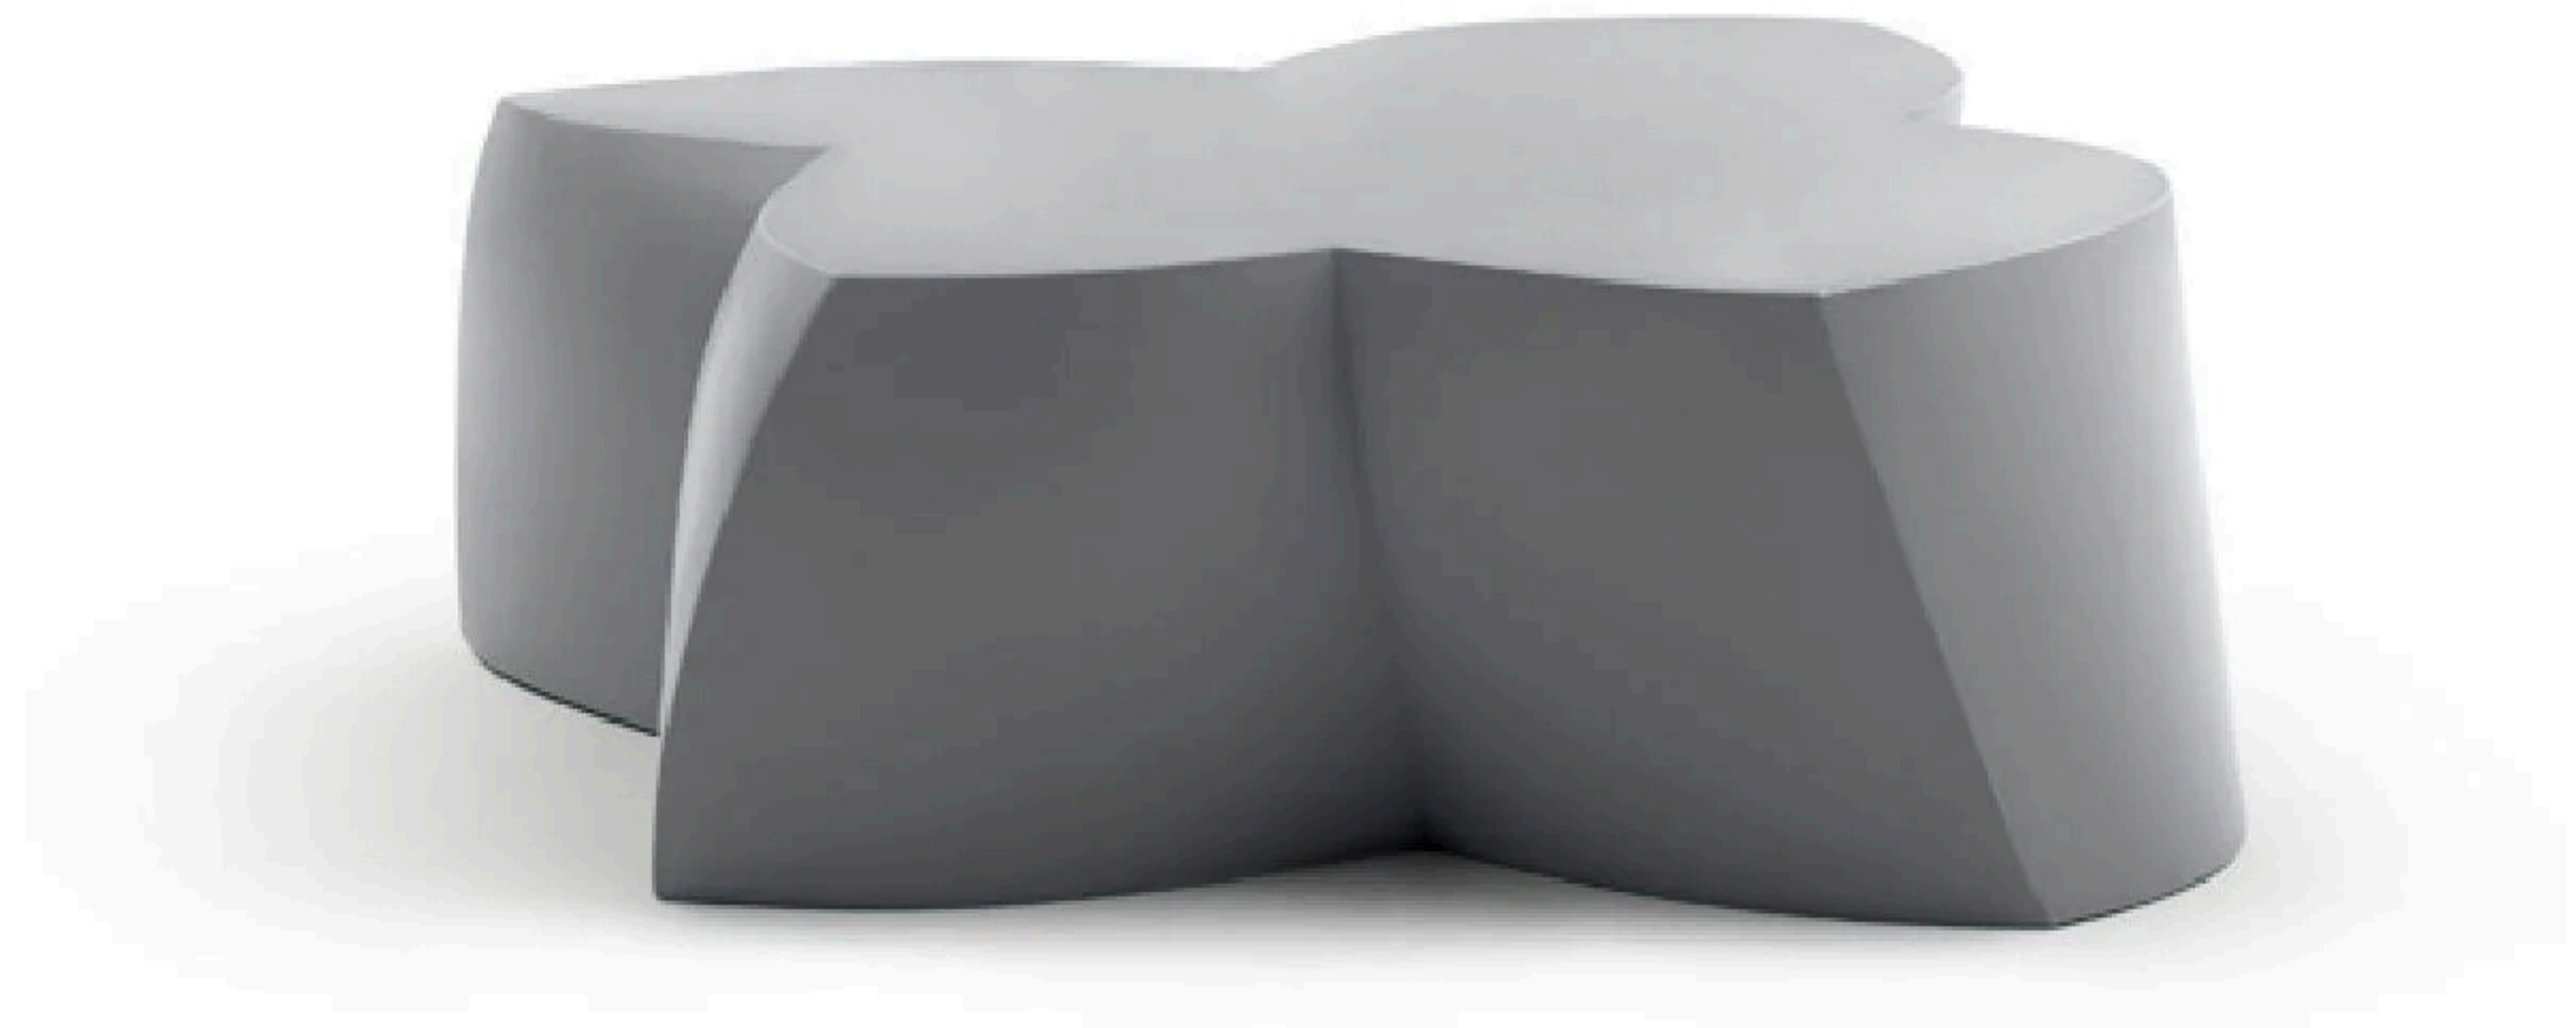

Heller

Gehry Coffee Table

Designed by Frank Gehry

Date 2004

Just as Gehry's architecture shows his ability to make the unbelievable believable, Gehry's furniture – which may not look comfortable – is surprisingly and wonderfully comfortable. This is the result of Gehry not allowing form alone to win; function is just as important. This collection brings happiness to a variety of spaces worldwide – from corporate offices to homes to resorts and beyond.

The most innovative furniture, created by the world's most celebrated architect. A group of three cubes, a bench, easy chair, coffee table/ sitting unit, and sofa, in silver/grey. Beautiful and functional, this furniture creates a stunning group indoors and outdoors.

Molded Coffee Table / Seating Unit appropriate for indoor/outdoor commercial, institutional and residential use.

HEIGHT 15"
WIDTH 48"
DEPTH 48"
WEIGHT 53 lbs.

PACK 1 per carton/per color
MATERIAL 100% recyclable
rotational-molded polyethylene
MADE IN USA