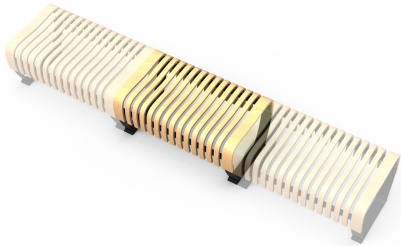

## Nova C Bench

The configurably winding Nova C allows grand seating in scale with grand indoor spaces. The bench shapes a seamless seating line for natural flow control, while the body-conscious contours ensure comfort. The small footprint makes efficient use of the space. And the configurability also goes into colors and accessories - every project can be unique.

The grand configurations are held in place by their own weight, with no need to bolt the sections to the floor, yet can be snapped apart for thorough cleaning or reconfiguration.

Finished with natural hard wax oil, a sustainable choice that works similarly to shoe polish – easy to maintain always-like-new.

## Nova C Bench

Article number: NBE1

The standard modules for Nova C Bench is either straight or 45° curved. Any curvature between the degrees of 0° to 45° can be made as a custom order. Please contact our sales team to find out more.