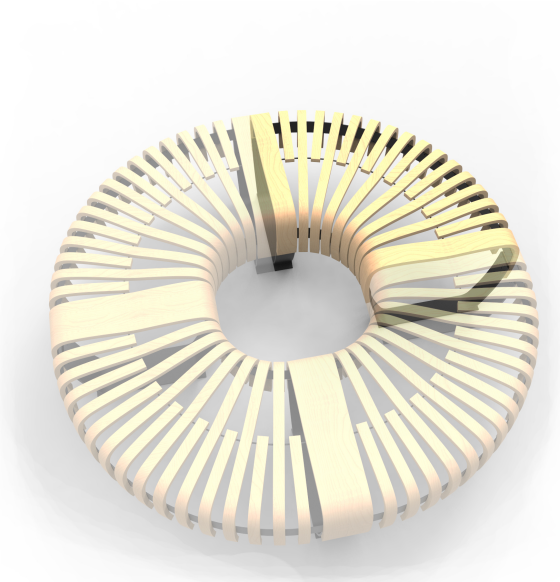

Key	Metric	Inches
A	220 mm	8,7"
B	460 mm	18,1"
C	470 mm	18,5"
D	306 mm	12"
E	612 mm	24,1"
F	1000 mm	39,4"

Key	Metric	Inches
A	220 mm	8,7"
B	460 mm	18,1"
C	470 mm	18,5"
D	306 mm	12"
E	612 mm	24,1"
F	1200 mm	47,2"
G	735 mm	28,9"
H	1570 mm	61,8"
I	960 mm	37,8"

Nova C Bench Wide

Article number: NBEW1

Nova C Bench Wide is made for three people.

Nova C Bench 90

Article number: NBE2_90

Note: This module must be snapped together with other modules to ensure stability.

The standard modules for Nova C Bench is either straight or 45° curved. Any curvature between the degrees of 0° to 45° can be made as a custom order. Please contact our sales team to find out more.