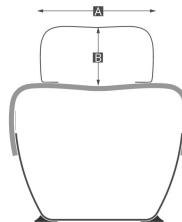

Key	Metric	Inches
A	220 mm	8,7"
B	460 mm	18,1"
C	470 mm	18,5"
D	306 mm	12"
E	612 mm	24,1"
F	1200 mm	47,2"
G	735 mm	28,9"
H	1570 mm	61,8"
I	960 mm	37,8"

Key	Metric	Inches
A	220	8.7"
B	460	18.1"
C	470	18.5"
D	306	12"
E	612	24.1
F	1500	59"

Key	Metric	Inches
A	220 mm	8,7"
B	460 mm	18,1"
C	470 mm	18,5"
D	306 mm	12"
E	612 mm	24,1"
F	1270 mm	50"
G	400 mm	15,7"
H	895 mm	35,2"
I	285 mm	11,2"

### Nova C Bench armrest

Article number: NBE\_A

The Nova C Bench armrest can be placed in any slender rib of Nova C bench. The default location is in the center of the bench.

Key	Metric	Inches
A	390 mm	15,3"
B	195 mm	7,7"
C	35 mm	1,4"

Key	Metric	Inches
A	390 mm	15,3"
B	195 mm	7,7"
C	35 mm	1,4"