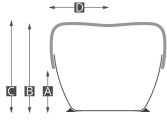

Key	Metric	Inches
A	220 mm	8,7"
B	460 mm	18,1"
C	470 mm	18,5"
D	306 mm	12"
E	612 mm	24,1"
F	1200 mm	47,2"
G	735 mm	28,9"
H	1570 mm	61,8"
I	960 mm	37,8"

### Nova C Bench 90

Article number: NBE2\_90

**Note:** This module must be snapped together with other modules to ensure stability.

The standard modules for Nova C Bench is either straight or 45° curved. Any curvature between the degrees of 0° to 45° can be made as a custom order. Please contact our sales team to find out more.

Key	Metric	Inches
A	220	8.7"
B	460	18.1"
C	470	18.5"
D	306	12"
E	612	24.1
F	1500	59"

Key	Metric	Inches
A	220 mm	8,7"
B	460 mm	18,1"
C	470 mm	18,5"
D	306 mm	12"
E	612 mm	24,1"
F	1270 mm	50"
G	400 mm	15,7"
H	895 mm	35,2"
I	285 mm	11,2"