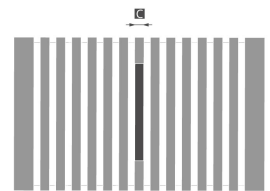

Nova C Bench Leather Arm

Article number: NBE_A1

The Nova C Back armrest can be placed in any slender rib of Nova C Bench. The default location is in the center of the bench. Customize Nova C Armrest with the vegetable tanned leather of your choice from Tärnsjö Garveri.

Leather is a natural material. With correct care and maintenance premium vegetable tanned leather will age gracefully, developing a beautiful patina with use over time.

General advice

Exposure to direct sunlight will darken “blonde” colors and bleach darker colors.

Hot, dry air can dry out leather if it is not regularly conditioned. Certain chemicals and detergents can damage the surface of the leather and tarnish the color.