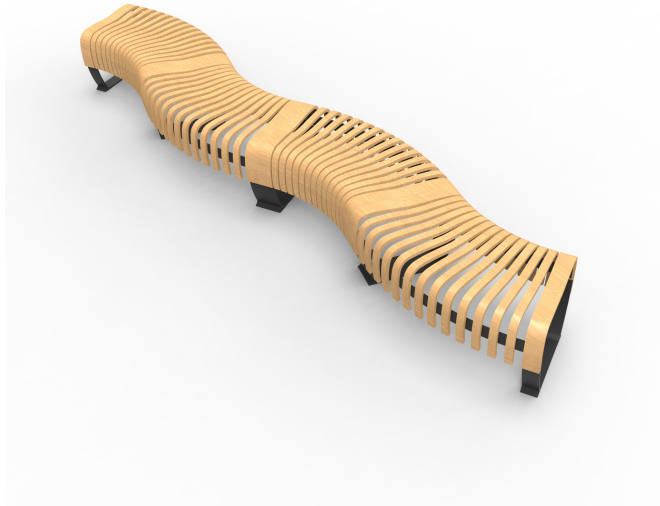

Wiggly

Article number: NBEC7

This configuration consists of the following variations:
4 modules Nova C Bench 45° (NBE2_45)

Key	Metric	Inches
A	4104 mm	161.6"
B	808 mm	31.8"

Wiggly w Planters

Article number: Nova C Bench Wiggly with Planters

This configuration consists of the following variations:
2 modules Nova C Bench Curved 45° (NBE2_45)
2 Radius Planter Curved (A01B-7)

Key	Metric	Inches
A	4104 mm	161.6"
B	808 mm	31.8"

SHOW MORE