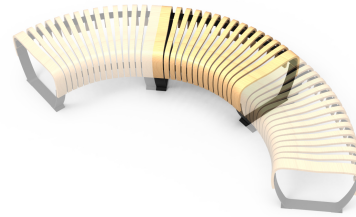

Variations - click for measurements