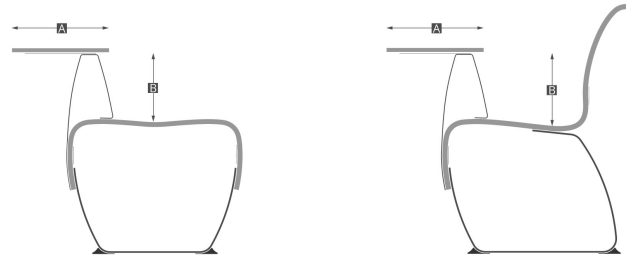

Key	Metric	Inches
A	390 mm	15,3"
B	195 mm	7,7"
C	35 mm	1,4"

### Nova C Table

Article number: NCAB-XX

Nova C Table can be placed in any slender rib of Nova C bench, Nova C Wall, Nova C Back or Nova C Double. The default location is in the center of the bench module.

### Nova C Table Stone

Article number: NBX\_TC5

Key	Metric	Inches
A	340 mm	13,4"
B	270 mm	10,6"

Nova C Table can be placed in any slender rib of Nova C bench, Nova C Wall, Nova C Back or Nova C Double. The default location is in the center of the bench module.

Customize Nova C Table with the stoneware of your choice. Contact us for more information.

Key	Metric	Inches
A	340 mm	13,4"
B	270 mm	10,6"

**SHOW MORE**