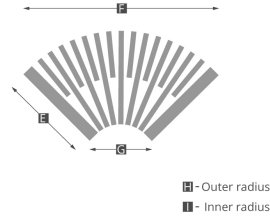

Key	Metric	Inches
A	220 mm	8,7"
B	460 mm	18,1"
C	470 mm	18,5"
D	306 mm	12"
E	612 mm	24,1"
F	1200 mm	47,2"
G	735 mm	28,9"
H	1570 mm	61,8"
I	960 mm	37,8"

### Nova C Bench 90

Article number: NBE2\_90

**Note:** This module must be snapped together with other modules to ensure stability.

The standard modules for Nova C Bench is either straight or 45° curved. Any curvature between the degrees of 0° to 45° can be made as a custom order. Please contact our sales team to find out more.

Key	Metric	Inches
A	220	8.7"
B	460	18.1"
C	470	18.5"
D	306	12"
E	612	24.1
F	1500	59"

Key	Metric	Inches
A	220 mm	8,7"
B	460 mm	18,1"
C	470 mm	18,5"
D	306 mm	12"
E	612 mm	24,1"
F	1270 mm	50"
G	400 mm	15,7"
H	895 mm	35,2"
I	285 mm	11,2"