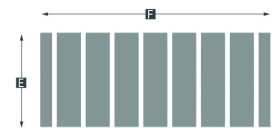

Key	Metric	Inches
A	220 mm	8,7"
B	460 mm	18,1"
C	470 mm	18,5"
D	306 mm	12"
E	612 mm	24,1"
F	1000 mm	39,4"

Key	Metric	Inches
A	220 mm	8,7"
B	460 mm	18,1"
C	470 mm	18,5"
D	306 mm	12"
E	612 mm	24,1"
F	1200 mm	47,2"
G	735 mm	28,9"
H	1570 mm	61,8"
I	960 mm	37,8"

Nova C Bench Wide

Article number: NBEW1

Nova C Bench Wide is made for three people.

Nova C Bench 90

Article number: NBE2_90

Note: This module must be snapped together with other modules to ensure stability.

The standard modules for Nova C Bench is either straight or 45° curved. Any curvature between the degrees of 0° to 45° can be made as a custom order. Please contact our sales team to find out more.