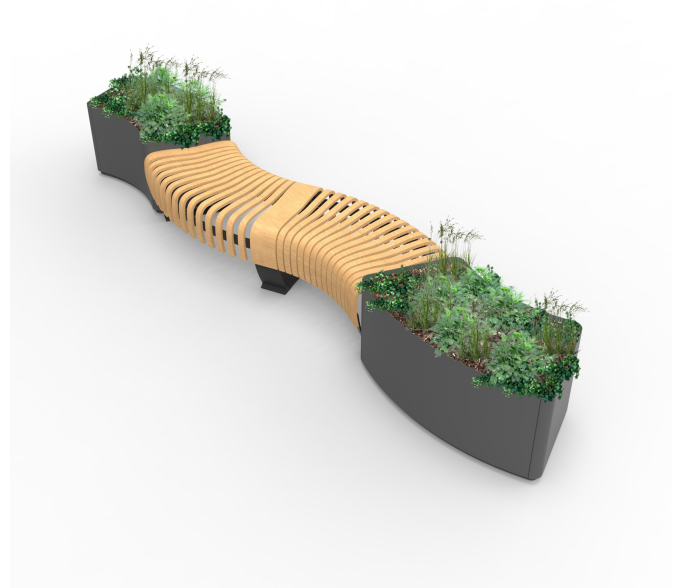

Wiggly

Article number: NBEC7

This configuration consists of the following variations:
4 modules Nova C Bench 45° (NBE2_45)

Key	Metric	Inches
A	4104 mm	161.6"
B	808 mm	31.8"

Wiggly w Planters

Article number: Nova C Bench Wiggly with Planters

This configuration consists of the following variations:
2 modules Nova C Bench Curved 45° (NBE2_45)
2 Radius Planter Curved (A01B-7)

Key	Metric	Inches
A	4104 mm	161.6"
B	808 mm	31.8"

SHOW MORE