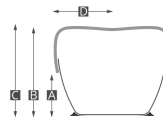

## Nova C Bench curved

Article number: NBE2\_45

Nova C Bench curved, without back, is available in two standard curvatures:

Nova C Bench 45° (NBE2\_45)

Nova C Bench 30° (NBE2\_30)

Any curvature between the degrees of 0° to 45° can be made as a custom order.

The dimensions below show NBE2\_45, for other measurements contact us.

■ - Outer radius  
 ■ - Inner radius

Key	Metric	Inches
A	220 mm	8,7"
B	460 mm	18,1"
C	470 mm	18,5"
D	306 mm	12"
E	612 mm	24,1"
F	1000 mm	39,4"

Key	Metric	Inches
A	220 mm	8,7"
B	460 mm	18,1"
C	470 mm	18,5"
D	306 mm	12"
E	612 mm	24,1"
F	1200 mm	47,2"
G	735 mm	28,9"
H	1570 mm	61,8"
I	960 mm	37,8"