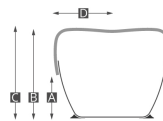

The dimensions below show NBE2\_45, for other measurements contact us.

■ - Outer radius  
 ■ - Inner radius

Key	Metric	Inches
A	220 mm	8,7"
B	460 mm	18,1"
C	470 mm	18,5"
D	306 mm	12"
E	612 mm	24,1"
F	1000 mm	39,4"

Key	Metric	Inches
A	220 mm	8,7"
B	460 mm	18,1"
C	470 mm	18,5"
D	306 mm	12"
E	612 mm	24,1"
F	1200 mm	47,2"
G	735 mm	28,9"
H	1570 mm	61,8"
I	960 mm	37,8"

Key	Metric	Inches
A	220	8.7"
B	460	18.1"
C	470	18.5"
D	306	12"
E	612	24.1
F	1500	59"

Key	Metric	Inches
A	220 mm	8,7"
B	460 mm	18,1"
C	470 mm	18,5"
D	306 mm	12"
E	612 mm	24,1"
F	1270 mm	50"
G	400 mm	15,7"
H	895 mm	35,2"
I	285 mm	11,2"