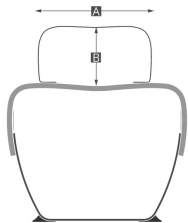

Nova C Bench armrest

Article number: NBE_A

The Nova C Bench armrest can be placed in any slender rib of Nova C bench. The default location is in the center of the bench.