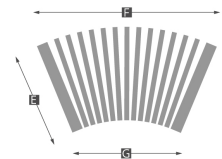

## Nova C Bench curved

Article number: NBE2\_45

Nova C Bench curved, without back, is available in two standard curvatures:

Nova C Bench 45° (NBE2\_45)

Nova C Bench 30° (NBE2\_30)

Any curvature between the degrees of 0° to 45° can be made as a custom order.

The dimensions below show NBE2\_45, for other measurements contact us.

■ - Outer radius  
 ■ - Inner radius

Key	Metric	Inches
A	220 mm	8,7"
B	460 mm	18,1"
C	470 mm	18,5"
D	306 mm	12"
E	612 mm	24,1"
F	1000 mm	39,4"

Key	Metric	Inches
A	220 mm	8,7"
B	460 mm	18,1"
C	470 mm	18,5"
D	306 mm	12"
E	612 mm	24,1"
F	1200 mm	47,2"
G	735 mm	28,9"
H	1570 mm	61,8"
I	960 mm	37,8"