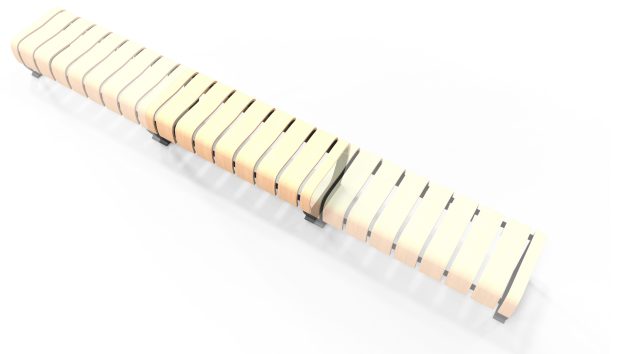

Key	Metric	Inches
A	220 mm	8,7"
B	460 mm	18,1"
C	470 mm	18,5"
D	306 mm	12"
E	612 mm	24,1"
F	1000 mm	39,4"

Key	Metric	Inches
A	220 mm	8,7"
B	460 mm	18,1"
C	470 mm	18,5"
D	306 mm	12"
E	612 mm	24,1"
F	1200 mm	47,2"
G	735 mm	28,9"
H	1570 mm	61,8"
I	960 mm	37,8"

Nova C Bench Wide

Article number: NBEW1

Nova C Bench Wide is made for three people.

Nova C Bench 90

Article number: NBE2_90

Note: This module must be snapped together with other modules to ensure stability.

The standard modules for Nova C Bench is either straight or 45° curved. Any curvature between the degrees of 0° to 45° can be made as a custom order. Please contact our sales team to find out more.