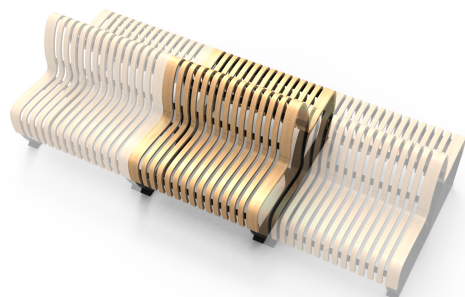

## Nova C Double Back

The configurably winding Nova C allows grand seating in scale with grand indoor spaces. The bench shapes a seamless seating line for natural flow control, while the body-conscious contours ensure comfort. The small footprint makes efficient use of the space. And the configurability also goes into colors and accessories - every project can be unique.

The grand configurations are held in place by their own weight, with no need to bolt the sections to the floor, yet can be snapped apart for thorough cleaning or reconfiguration.

Finished with natural hard wax oil, a sustainable choice that works similarly to shoe polish – easy to maintain always-like-new.

### Nova C Double Back

Article number: NBA1

The standard modules for Nova C Double is either straight or 45° curved. Any curvature between the degrees of 0° to 45° can be made as a custom order. Please contact our sales team to find out more.