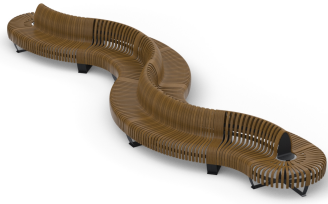

Ondular

Article number: Nova C Double Ondular

This configuration consists of the following variations:

6 modules Nova C Double 45° (NBAD2_45)

2 modules Nova C Double Endpiece (NBAD7)

Key	Metric	Inches
A	8085 mm	318.3"
B	2215 mm	87.2"

Ondular w Leaf Lamp Pendant 130

Article number: Nova C Double Ondular with Leaf Lamp Pendant 130

This configuration consists of the following variations:

6 modules Nova C Double 45° (NBAD2_45)

6 Leaf Lamp Pendant 130 (LLP130)

2 Nova C Double Endpiece (NBAD7)

Key	Metric	Inches
A	6752 mm	265.9"
B	2215 mm	87.2"

SHOW MORE