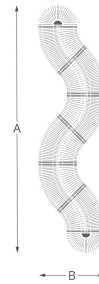

## Ondular

Article number: Nova C Double Ondular

This configuration consists of the following variations:

6 modules Nova C Double 45° (NBAD2\_45)

2 modules Nova C Double Endpiece (NBAD7)

Key	Metric	Inches
A	8085 mm	318.3"
B	2215 mm	87.2"

## Ondular w Leaf Lamp Pendant 130

Article number: Nova C Double Ondular with Leaf Lamp Pendant 130

This configuration consists of the following variations:

6 modules Nova C Double 45° (NBAD2\_45)

6 Leaf Lamp Pendant 130 (LLP130)

2 Nova C Double Endpiece (NBAD7)

Key	Metric	Inches
A	6752 mm	265.9"
B	2215 mm	87.2"

**SHOW MORE**