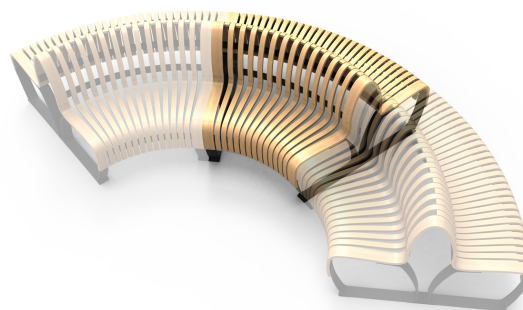

## Nova C Double Back

The configurably winding Nova C allows grand seating in scale with grand indoor spaces. The bench shapes a seamless seating line for natural flow control, while the body-conscious contours ensure comfort. The small footprint makes efficient use of the space. And the configurability also goes into colors and accessories - every project can be unique.

The grand configurations are held in place by their own weight, with no need to bolt the sections to the floor, yet can be snapped apart for thorough cleaning or reconfiguration.

Finished with natural hard wax oil, a sustainable choice that works similarly to shoe polish – easy to maintain always-like-new.

## Variations - click for measurements

### Nova C Double Back

Article number: NBA1

The standard modules for Nova C Double is either straight or 45° curved. Any curvature between the degrees of 0° to 45° can be made as a custom order. Please contact our sales team to find out more.