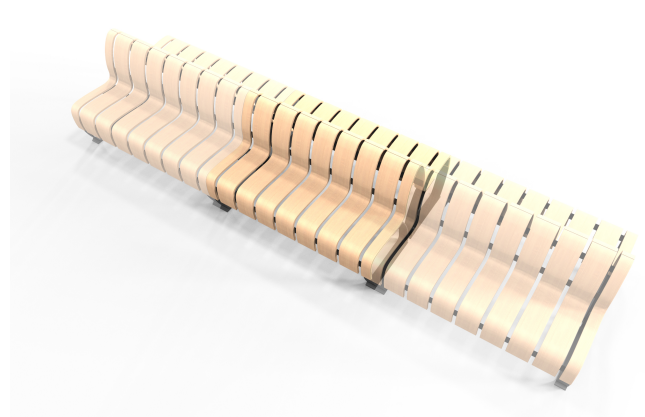

Key	Metric	Inches
A	220 mm	8,7"
B	450 mm	17,7"
C	870 mm	34,2"
D	485 mm	19,1"
E	1280 mm	50,4"
F	1000 mm	39,4"

Key	Metric	Inches
A	220 mm	8,7"
B	450 mm	17,7"
C	870 mm	34,2"
D	485 mm	19,1"
E	1280 mm	50,4"
F	1700 mm	66,9"
G	730 mm	28,7"
H	2230 mm	87,8"
I	950 mm	37,4"