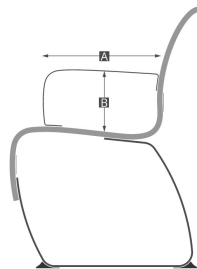

General advice

Exposure to direct sunlight will darken “blonde” colors and bleach darker colors.

Hot, dry air can dry out leather if it is not regularly conditioned. Certain chemicals and detergents can damage the surface of the leather and tarnish the color.