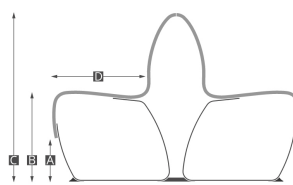

## Variations - click for measurements

### Nova C Double Back

Article number: NBA1

The standard modules for Nova C Double is either straight or 45° curved. Any curvature between the degrees of 0° to 45° can be made as a custom order. Please contact our sales team to find out more.

### Nova C Double Back Curved

Article number: NBAD2\_45

The standard modules for Nova C Double is either straight or 45° curved. Any curvature between the degrees of 0° to 45° can be made as a custom order. Please contact our sales team to find out more.

Key	Metric	Inches
A	220 mm	8,7"
B	450 mm	17,7"
C	870 mm	34,2"
D	485 mm	19,1"
E	1280 mm	50,4"
F	1000 mm	39,4"

Key	Metric	Inches
A	220 mm	8,7"
B	450 mm	17,7"
C	870 mm	34,2"
D	485 mm	19,1"
E	1280 mm	50,4"
F	1700 mm	66,9"
G	730 mm	28,7"
H	2230 mm	87,8"
I	950 mm	37,4"