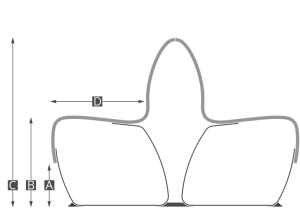

## Variations - click for measurements

### Nova C Double Back

Article number: NBA1

The standard modules for Nova C Double is either straight or 45° curved. Any curvature between the degrees of 0° to 45° can be made as a custom order. Please contact our sales team to find out more.

### Nova C Double Back Curved

Article number: NBAD2\_45

The standard modules for Nova C Double is either straight or 45° curved. Any curvature between the degrees of 0° to 45° can be made as a custom order. Please contact our sales team to find out more.

Key	Metric	Inches
A	220 mm	8,7"
B	450 mm	17,7"
C	870 mm	34,2"
D	485 mm	19,1"
E	1280 mm	50,4"
F	1000 mm	39,4"

Key	Metric	Inches
A	220 mm	8,7"
B	450 mm	17,7"
C	870 mm	34,2"
D	485 mm	19,1"
E	1280 mm	50,4"
F	1700 mm	66,9"
G	730 mm	28,7"
H	2230 mm	87,8"
I	950 mm	37,4"