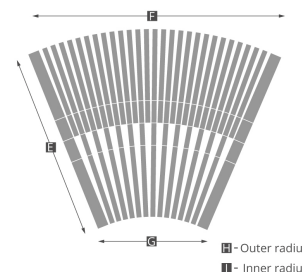

## Variations - click for measurements

### Nova C Double Back

Article number: NBA1

The standard modules for Nova C Double is either straight or 45° curved. Any curvature between the degrees of 0° to 45° can be made as a custom order. Please contact our sales team to find out more.

### Nova C Double Back Curved

Article number: NBAD2\_45

The standard modules for Nova C Double is either straight or 45° curved. Any curvature between the degrees of 0° to 45° can be made as a custom order. Please contact our sales team to find out more.

Key	Metric	Inches
A	220 mm	8,7"
B	450 mm	17,7"
C	870 mm	34,2"
D	485 mm	19,1"
E	1280 mm	50,4"
F	1000 mm	39,4"

Key	Metric	Inches
A	220 mm	8,7"
B	450 mm	17,7"
C	870 mm	34,2"
D	485 mm	19,1"
E	1280 mm	50,4"
F	1700 mm	66,9"
G	730 mm	28,7"
H	2230 mm	87,8"
I	950 mm	37,4"