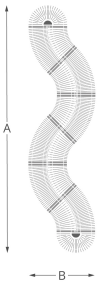

Customize Nova C Table with the stoneware of your choice. Contact us for more information.

Key	Metric	Inches
A	340 mm	13,4"
B	270 mm	10,6"

**SHOW MORE**

## Straight

Article number: Nova C Double Straight

This configuration consists of the following variations:

4 modules Nova C Double (NBAD1)

2 modules Nova C Double Endpiece (NBAD7)

Key	Metric	Inches
A	5334 mm	210"
B	1280 mm	50,4"

## Wiggly

Nova C Double Wiggly

This configuration consists of the following variations:

4 modules Nova C Double 45° (NBAD2\_45)

2 modules Nova C Double Endpiece (NBAD7)

Key	Metric	Inches
A	6213 mm	244.6"
B	1537 mm	60.5"

## Ondular

Article number: Nova C Double Ondular

This configuration consists of the following variations:

6 modules Nova C Double 45° (NBAD2\_45)

2 modules Nova C Double Endpiece (NBAD7)

Key	Metric	Inches
A	8085 mm	318.3"
B	2215 mm	87.2"