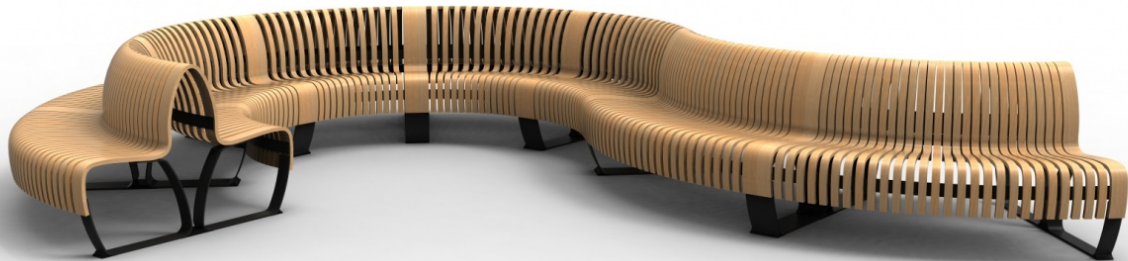

## Nova C Double Back

The configurably winding Nova C allows grand seating in scale with grand indoor spaces. The bench shapes a seamless seating line for natural flow control, while the body-conscious contours ensure comfort. The small footprint makes efficient use of the space. And the configurability also goes into colors and accessories - every project can be unique.