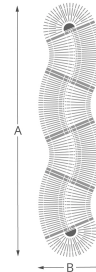

Customize Nova C Table with the stoneware of your choice. Contact us for more information.

Key	Metric	Inches
A	340 mm	13,4"
B	270 mm	10,6"

**SHOW MORE**

# Configurations - click for measurements

## Straight

Article number: Nova C Double Straight

This configuration consists of the following variations:

4 modules Nova C Double (NBAD1)

2 modules Nova C Double Endpiece (NBAD7)

Key	Metric	Inches
A	5334 mm	210"
B	1280 mm	50,4"

## Wiggly

Nova C Double Wiggly

This configuration consists of the following variations:

4 modules Nova C Double 45° (NBAD2\_45)

2 modules Nova C Double Endpiece (NBAD7)

Key	Metric	Inches
A	6213 mm	244.6"
B	1537 mm	60.5"