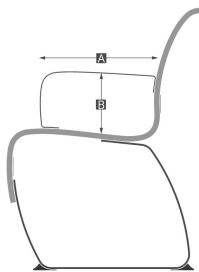

Key	Metric	Inches
A	220 mm	8,7"
B	450 mm	17,7"
C	870 mm	34,2"
D	485 mm	19,1"
E	1280 mm	50,4"
F	1000 mm	39,4"

Key	Metric	Inches
A	220 mm	8,7"
B	450 mm	17,7"
C	870 mm	34,2"
D	485 mm	19,1"
E	1280 mm	50,4"
F	1700 mm	66,9"
G	730 mm	28,7"
H	2230 mm	87,8"
I	950 mm	37,4"

Key	Metric	Inches
A	220	8.7"
B	450	17.7"
C	870	34.2"
D	485	19.1"
E	640	25.2"
F	1500	59"

Key	Metric	Inches
A	220 mm	8,7"
B	450 mm	17,7"
C	500 mm	19,7"
D	870 mm	34,2"
E	930 mm	36,6"
F	485 mm	19,1"
G	640 mm	25,2"
H	1000 mm	39,4"

### Nova C Back Armrest

Article number: NBA\_A

The Nova C Back armrest can be placed in any slender rib of Nova C Back, Nova C Wall or Nova C Double. The default location is in the center of the bench.

Key	Metric	Inches
A	390 mm	15,3"
B	200 mm	7,9"
C	35 mm	1,4"