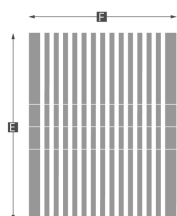

### Nova C Double Back

Article number: NBA1

The standard modules for Nova C Double is either straight or 45° curved. Any curvature between the degrees of 0° to 45° can be made as a custom order. Please contact our sales team to find out more.

### Nova C Double Back Curved

Article number: NBAD2\_45

The standard modules for Nova C Double is either straight or 45° curved. Any curvature between the degrees of 0° to 45° can be made as a custom order. Please contact our sales team to find out more.

Key	Metric	Inches
A	220 mm	8,7"
B	450 mm	17,7"
C	870 mm	34,2"
D	485 mm	19,1"
E	1280 mm	50,4"
F	1000 mm	39,4"

Key	Metric	Inches
A	220 mm	8,7"
B	450 mm	17,7"
C	870 mm	34,2"
D	485 mm	19,1"
E	1280 mm	50,4"
F	1700 mm	66,9"
G	730 mm	28,7"
H	2230 mm	87,8"
I	950 mm	37,4"