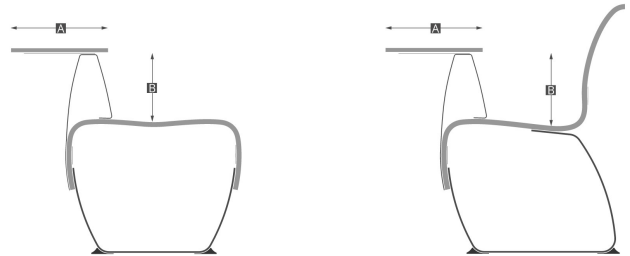

### Nova C Table

Article number: NCAB-XX

Nova C Table can be placed in any slender rib of Nova C bench, Nova C Wall, Nova C Back or Nova C Double. The default location is in the center of the bench module.

### Nova C Table Stone

Article number: NBX\_TC5

Key	Metric	Inches
A	340 mm	13,4"
B	270 mm	10,6"

Nova C Table can be placed in any slender rib of Nova C bench, Nova C Wall, Nova C Back or Nova C Double. The default location is in the center of the bench module.

Customize Nova C Table with the stoneware of your choice. Contact us for more information.

Key	Metric	Inches
A	340 mm	13,4"
B	270 mm	10,6"

**SHOW MORE**