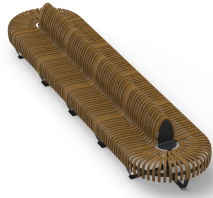

Configurations - click for measurements