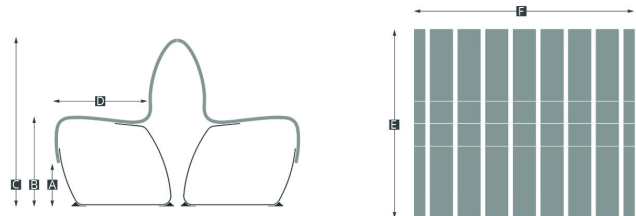

Nova C Double Back Elevation & Elevation Step

The Nova C Elevation Step module makes it possible to go from the standard Nova C height to a higher seating, the Nova C Elevation. Perfect for projects that want to mix in PRM seats to regular height seating areas.