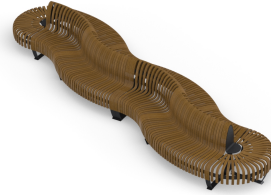

Configurations - click for measurements