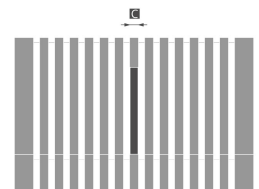

General advice

Exposure to direct sunlight will darken “blonde” colors and bleach darker colors.

Hot, dry air can dry out leather if it is not regularly conditioned. Certain chemicals and detergents can damage the surface of the leather and tarnish the color.