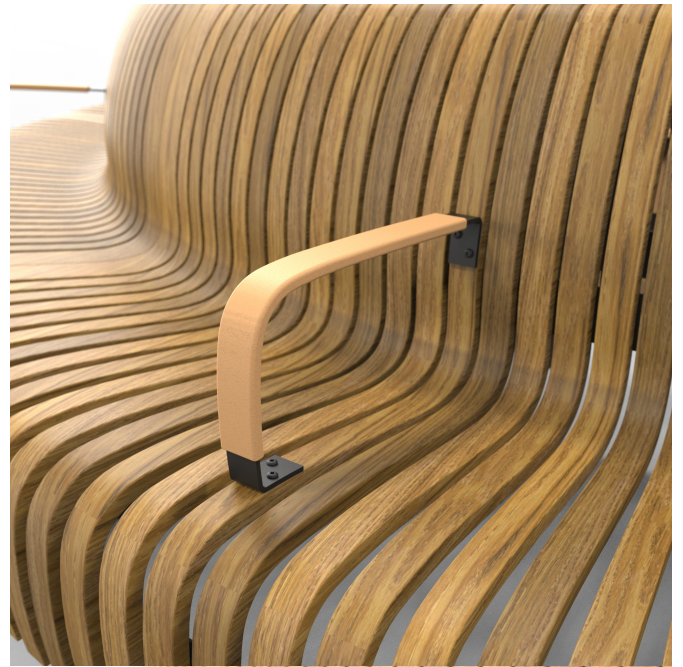

Add-ons - click for measurements