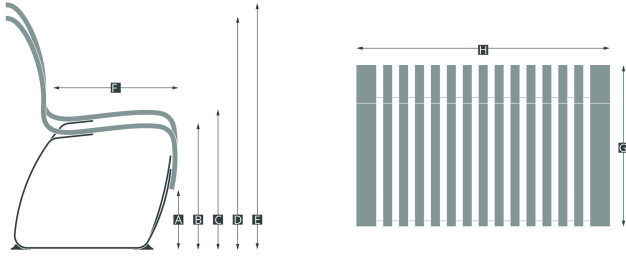

### Nova C Double Back Curved

Article number: NBAD2\_45

The standard modules for Nova C Double is either straight or 45° curved. Any curvature between the degrees of 0° to 45° can be made as a custom order. Please contact our sales team to find out more.

Key	Metric	Inches
A	220 mm	8,7"
B	450 mm	17,7"
C	870 mm	34,2"
D	485 mm	19,1"
E	1280 mm	50,4"
F	1000 mm	39,4"

Key	Metric	Inches
A	220 mm	8,7"
B	450 mm	17,7"
C	870 mm	34,2"
D	485 mm	19,1"
E	1280 mm	50,4"
F	1700 mm	66,9"
G	730 mm	28,7"
H	2230 mm	87,8"
I	950 mm	37,4"

### Nova C Double Back Wide

Article number: NBADW1

Nova C Double Wide is made for six people.

### Nova C Double Back Elevation & Elevation Step

The Nova C Elevation Step module makes it possible to go from the standard Nova C height to a higher seating, the Nova C Elevation. Perfect for projects that want to mix in PRM seats to regular height seating areas.