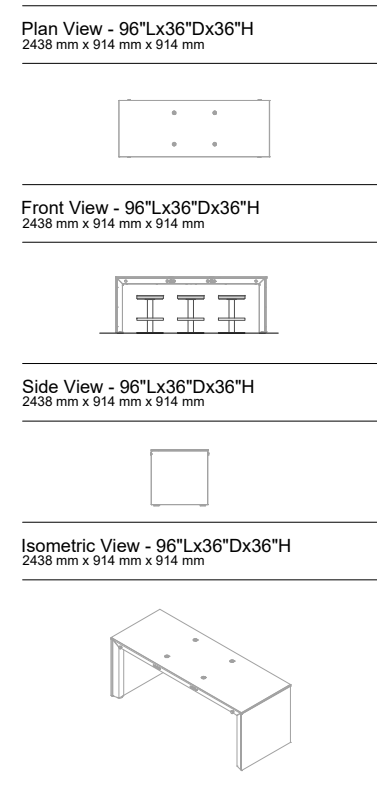

ARCONAS

emBARq 96"

EQ963636