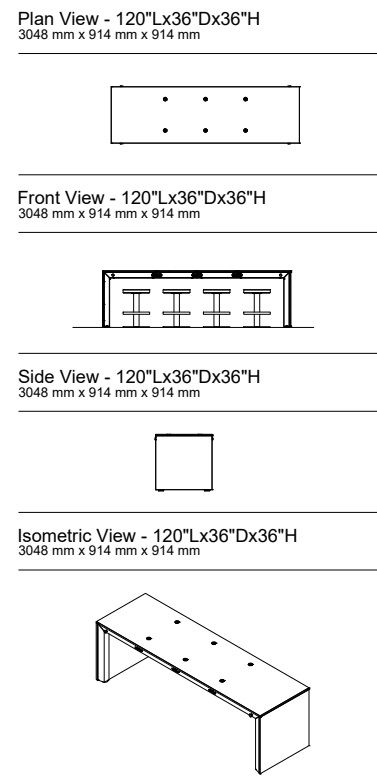

ARCONAS

emBARq 120"

EQ1203636