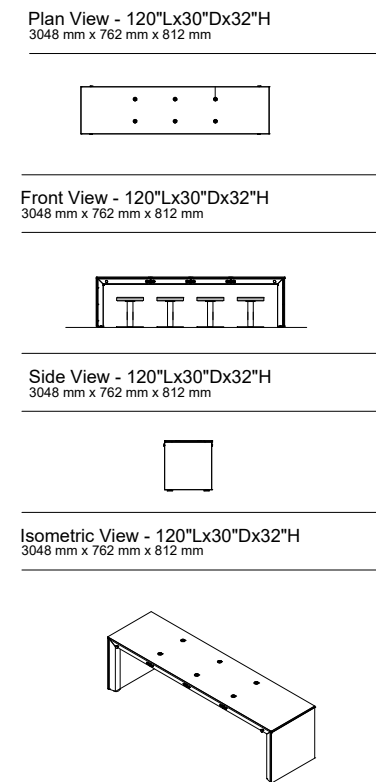

ARCONAS

emBARq 120"

EQ1203032