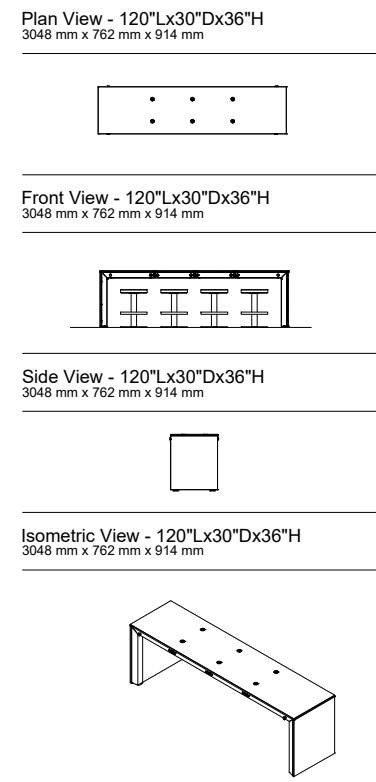

ARCONAS

emBARq 120"

EQ1203036