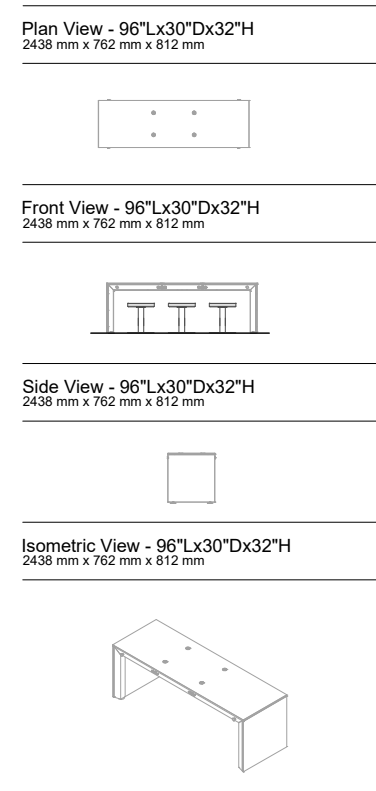

ARCONAS

emBARq 96"

EQ963636

EQ963632

EQ963036

EQ963032

EQ962436

EQ962432