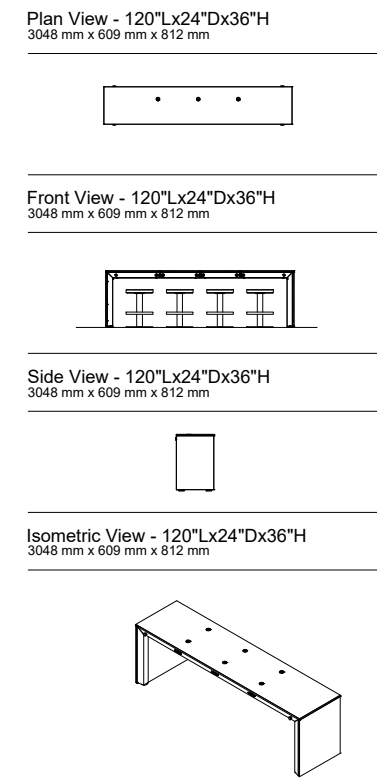

ARCONAS

emBARq 120"

EQ1202436