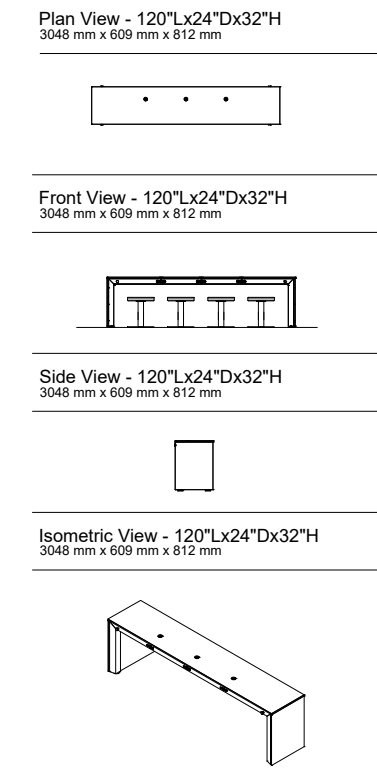

ARCONAS

emBARq 120"

EQ1202432