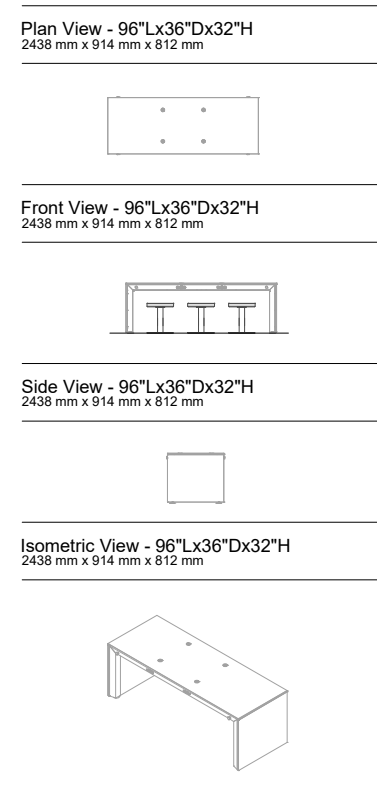

ARCONAS

emBARq 96"

EQ963636

EQ963632

EQ963036

EQ963032

EQ962436

EQ962432