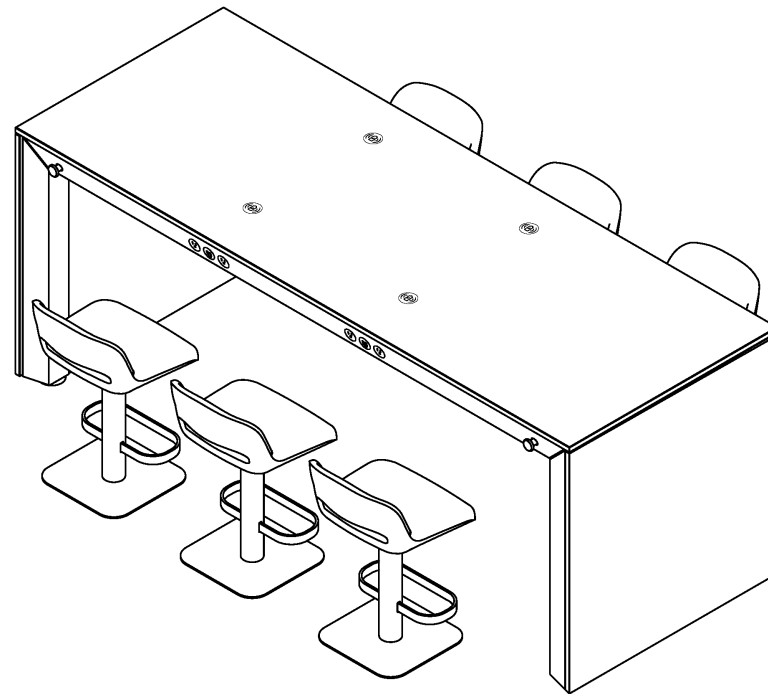

ARCONAS

emBARq Configurations