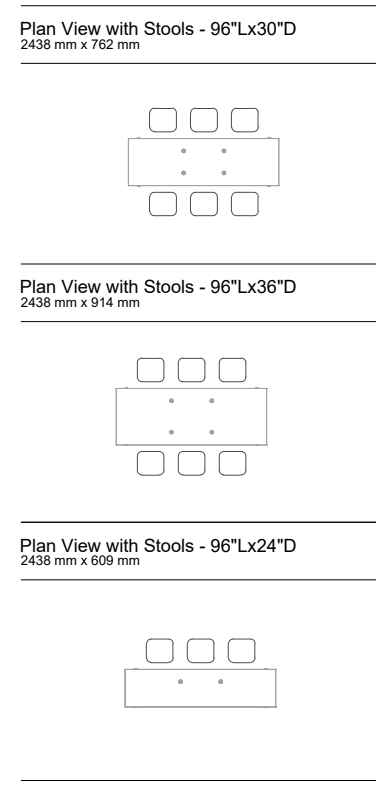

ARCONAS

emBARq 96"

EQ963636

EQ963632

EQ963036

EQ963032

EQ962436

EQ962432