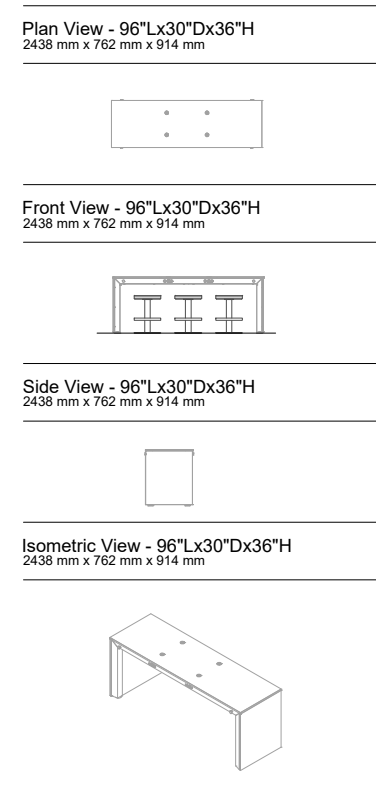

ARCONAS

emBARq 96"

EQ963636

EQ963632

EQ963036

EQ963032

EQ962436

EQ962432