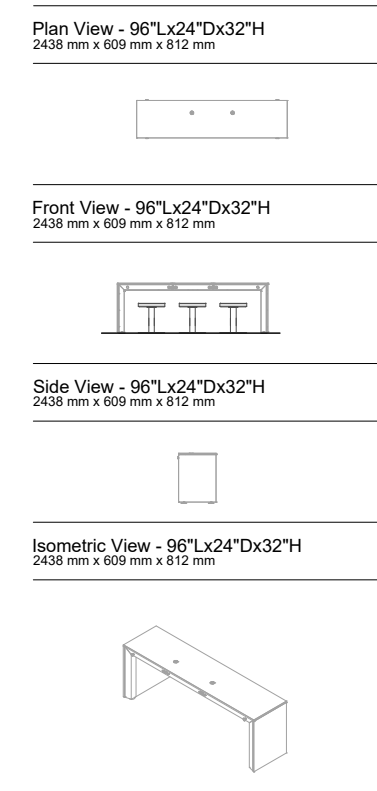

ARCONAS

emBARq 96"

EQ963636

EQ963632

EQ963036

EQ963032

EQ962436

EQ962432