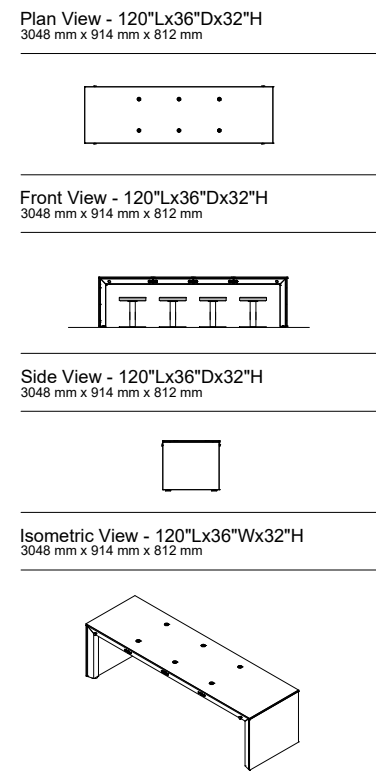

ARCONAS

emBARq 120"

EQ1203632