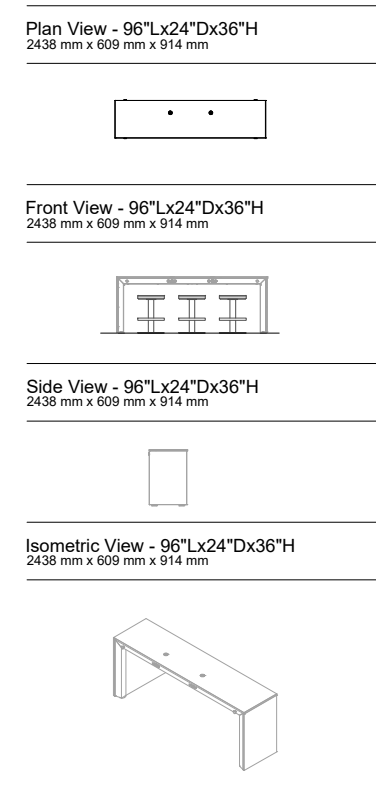

ARCONAS

emBARq 96"

EQ963636

EQ963632

EQ963036

EQ963032

EQ962436

EQ962432