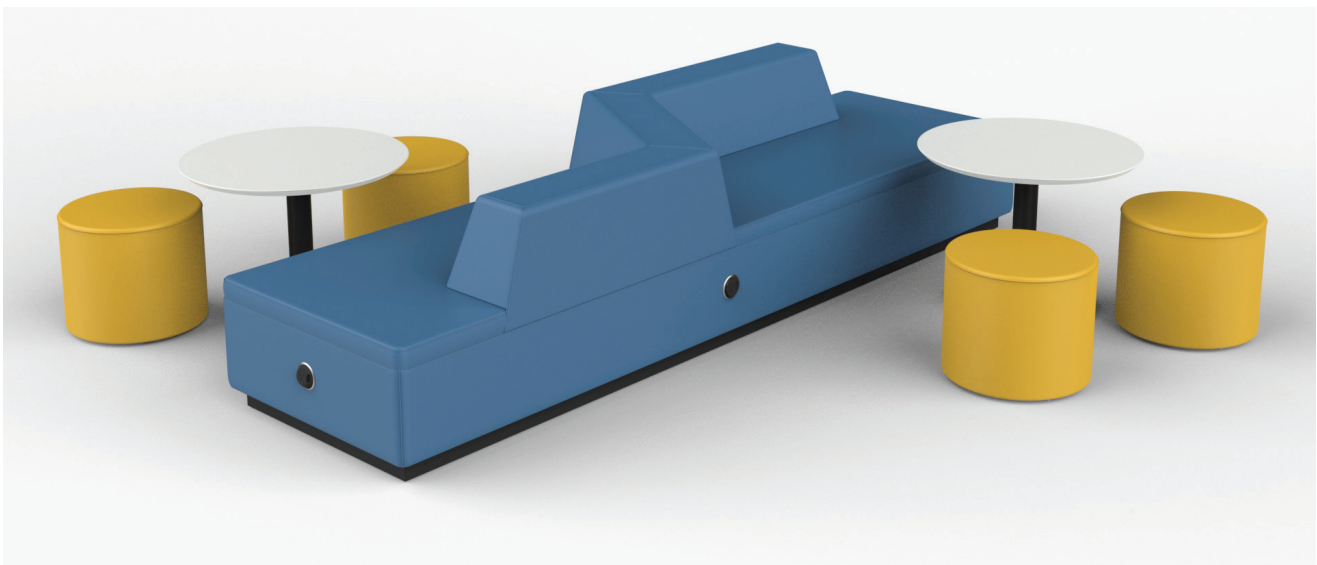

With a range of options, these tables effortlessly combine functionality and adaptability, ensuring they complement any space.

4Share Tables

VARIOUS SIZES AND HEIGHTS

Available in various sizes and heights for a multitude of uses, 4Share Tables effortlessly adapt to any environment, ensuring the utmost in comfort and convenience.

DESIGNED TO COMPLEMENT

4Share Tables are designed to complement any of our lounge and casual seating options, seamlessly blending into the surroundings.

Features

POWER

Under-mount power is available. Tables with power must be floor-mounted.

POWER

- Each Power module includes USB-C/AC/USB-A
- Operational power 120V-15 amp or 220V-10 amp

Finishes

TABLE TOPS

Antarctica

Sandstone

Platinum

Deep Night Sky

BASE

Chalk

Cloud Silver

Blackstone

Configurations

T4SC2118
4Share Table Round

D: 21"
H: 18"

T4SC3318
4Share Table Round