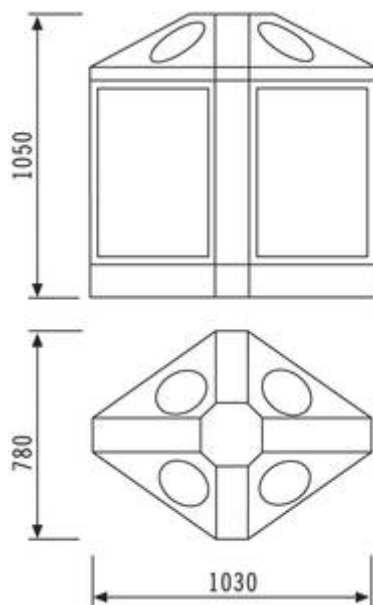

DATA SHEET

ORIGINAL floor-standing bin B4

Volume:	4 x 13.2 gal (50 liters)
Casing material:	1.4301/B.S. 304 S 15 stainless steel
Inner container material:	galvanised steel plate
Width:	40.5" (1030 mm)
Depth:	30.7" (780 mm)
Height:	41.3" (1050 mm)
Weight:	146.8 lbs (66.6 kg)
Accessories/options:	ashtray

Exclusively distributed in North America by **ARCONAS**

Copyright declaration:

All sketches, drawings and electronic information are the property of AUWEKO GmbH in Neu-Isenburg. The use of these documents, hard copies or information is permitted for internal purposes only. Forwarding to third parties is not authorised. Subject to technical alteration. © AUWEKO GmbH, 63263 Neu-Isenburg