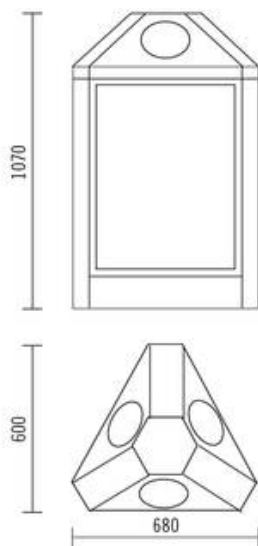

DATA SHEET

ORIGINAL floor-standing bin B1/B3

Volume:	1 x 21 gal (80 liters) or 3 x 8 gal (30 liters)
Casing material:	1.4301/B.S. 304 S 15 stainless steel
Inner container material:	galvanised steel plate
Width:	26.8" (680 mm)
Depth:	23.6" (600 mm)
Height:	43.3" (1100 mm)
Weight:	121.3 lbs (55 kg) or 99.2 lbs (45 kg)
Accessories/options:	ashtray

Exclusively distributed in North America by **ARCONAS**

Copyright declaration:

All sketches, drawings and electronic information are the property of AUWEKO GmbH in Neu-Isenburg. The use of these documents, hard copies or information is permitted for internal purposes only. Forwarding to third parties is not authorised. Subject to technical alteration. © AUWEKO GmbH, 63263 Neu-Isenburg