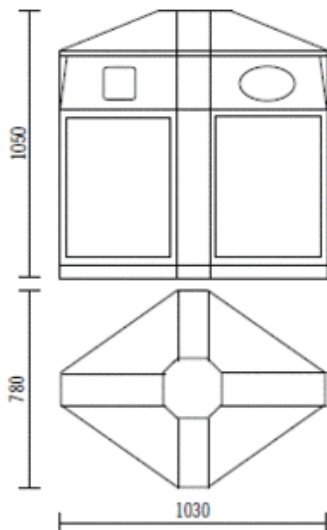

### ORIGINAL floor-standing bin RS4

Volume:	4 x 13.2 gal (50 liters)
Casing material:	1.4301/B.S. 304 S 15 stainless steel
Inner container material:	galvanised steel plate
Width:	40.5" (1030 mm)
Depth:	30.7" (780 mm)
Height:	41.3" (1050 mm)
Weight:	145.5" (66 kg)
Accessories/options:	ashtray

### ORIGINAL floor-standing bin R4

Volume:	4 x 13.2 gal (50 liters)
Casing material:	1.4301/B.S. 304 S 15 stainless steel
Inner container material:	galvanised steel plate
Width:	40.5" (1030 mm)
Depth:	30.7" (780 mm)
Height:	41.3" (1050 mm)
Weight:	145.5" (66 kg)
Accessories/options:	ashtray