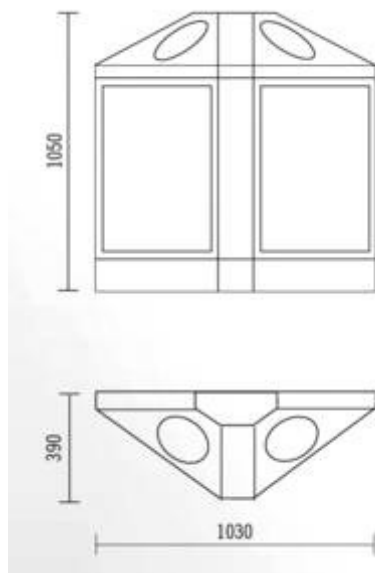

DATA SHEET

ORIGINAL wall-mounted floor-standing bin B2

Volume:	2 x 13.2 gal (50 liters)
Casing material:	1.4301/B.S. 304 S 15 stainless steel
Inner container material:	galvanised steel plate
Width:	40.5" (1030 mm)
Depth:	15.4" (390 mm)
Height:	41.3" (1050 mm)
Weight:	88.2 lbs (40 kg)
Accessories/options:	ashtray

Exclusively distributed in North America by **ARCONAS**

Copyright declaration:

All sketches, drawings and electronic information are the property of AUWEKO GmbH in Neu-Isenburg. The use of these documents, hard copies or information is permitted for internal purposes only. Forwarding to third parties is not authorised. Subject to technical alteration. © AUWEKO GmbH, 63263 Neu-Isenburg