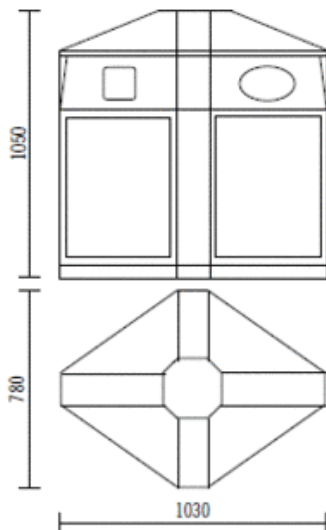

### ORIGINAL floor-standing bin RS4

Volume:	4 x 13.2 gal (50 liters)
Casing material:	1.4301/B.S. 304 S 15 stainless steel
Inner container material:	galvanised steel plate
Width:	40.5" (1030 mm)
Depth:	30.7" (780 mm)
Height:	41.3" (1050 mm)
Weight:	145.5" (66 kg)
Accessories/options:	ashtray

### ORIGINAL floor-standing bin R4

Volume:	4 x 13.2 gal (50 liters)
Casing material:	1.4301/B.S. 304 S 15 stainless steel
Inner container material:	galvanised steel plate
Width:	40.5" (1030 mm)
Depth:	30.7" (780 mm)
Height:	41.3" (1050 mm)
Weight:	145.5" (66 kg)
Accessories/options:	ashtray