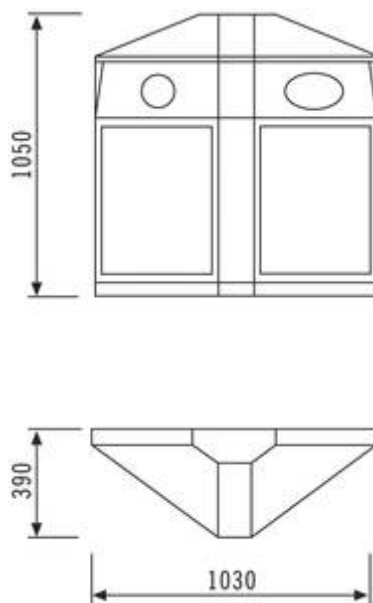

### ORIGINAL floor-standing bin RS4

Volume:	4 x 13.2 gal (50 liters)
Casing material:	1.4301/B.S. 304 S 15 stainless steel
Inner container material:	galvanised steel plate
Width:	40.5" (1030 mm)
Depth:	30.7" (780 mm)
Height:	41.3" (1050 mm)
Weight:	145.5" (66 kg)
Accessories/options:	ashtray

### ORIGINAL floor-standing bin R4

Volume:	4 x 13.2 gal (50 liters)
Casing material:	1.4301/B.S. 304 S 15 stainless steel
Inner container material:	galvanised steel plate
Width:	40.5" (1030 mm)
Depth:	30.7" (780 mm)
Height:	41.3" (1050 mm)
Weight:	145.5" (66 kg)
Accessories/options:	ashtray

### ORIGINAL floor-standing bin R2

Volume: 2 x 13.2 gal (50 liters)

Casing material: Stainless steel 1.4301/B.S. 304 S 15 stainless steel

Inner container material: galvanised steel plate

Width: 40.5" (1030 mm)

Depth: 15.4" (390 mm)

Height: 41.3" (1050 mm)

Weight: 88.2 lbs (40 kg)

Accessories/options: ashtray

Exclusively distributed in North America by **ARCONAS**