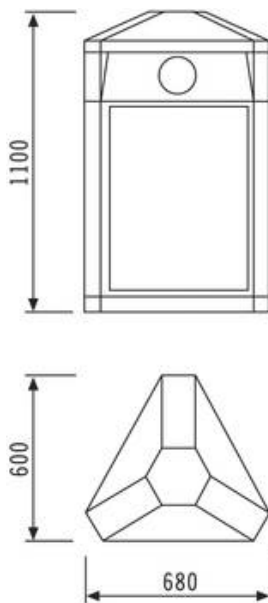

### ORIGINAL floor-standing bin RS4

Volume:	4 x 13.2 gal (50 liters)
Casing material:	1.4301/B.S. 304 S 15 stainless steel
Inner container material:	galvanised steel plate
Width:	40.5" (1030 mm)
Depth:	30.7" (780 mm)
Height:	41.3" (1050 mm)
Weight:	145.5" (66 kg)
Accessories/options:	ashtray

Depth: 15.4" (390 mm)

Height: 41.3" (1050 mm)

Weight: 88.2 lbs (40 kg)

Accessories/options: ashtray

Exclusively distributed in North America by **ARCONAS**

### ORIGINAL floor-standing bin R1/R3

Volume: 1 x 21 gal (80 liters) or 3 x 8 gal (30 liters)

Casing material: 1.4301/B.S. 304 S 15 stainless steel

Inner container material: galvanised steel plate

Width: 26.8" (680 mm)

Depth: 23.6" (600 mm)

Height: 43.3" (1100 mm)

Weight: 121.3 lbs (55 kg) or 99.2 lbs (45 kg)

Accessories/options: ashtray

Exclusively distributed in North America by **ARCONAS**