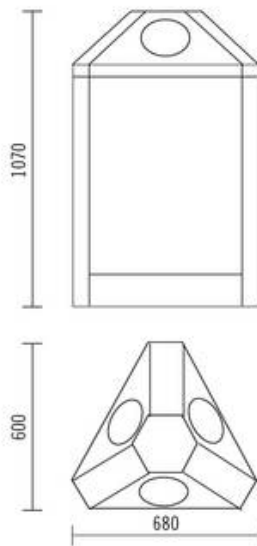

DATA SHEET

ORIGINAL floor-standing bin BS3

Volume:	3 x 8 gal (30 liters)
Casing material:	1.4301/B.S. 304 S 15 stainless steel
Inner container material:	galvanised steel plate
Width:	26.8" (680 mm)
Depth:	23.6" (600 mm)
Height:	42" (1070 mm)
Weight:	99.2 lbs (45 kg)
Accessories/options:	ashtray

Exclusively distributed in North America by **ARCONAS**

Copyright declaration:

All sketches, drawings and electronic information are the property of AUWEKO GmbH in Neu-Isenburg. The use of these documents, hard copies or information is permitted for internal purposes only. Forwarding to third parties is not authorised. Subject to technical alteration. © AUWEKO GmbH, 63263 Neu-Isenburg